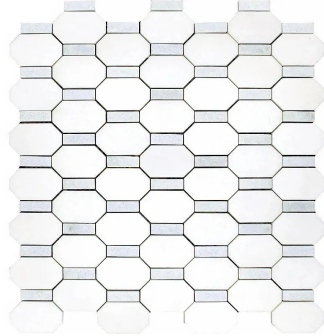

# Thassos & Blue Celeste Marble Octagon Polished Mosaic Tile

[View Product](#)

SKU	ATMKN4404A	Material	Thassos, Blue Celeste
Item size	11.2x11.6 inch	Thickness	3/8 inch
Tile Finish	Polished	Mounting type	Mesh Mounted
Coverage	0.902	Priced By	sheet
Sold By	sheet	Pieces Per Box	5
Sq Ft Per Box	4.511	Weight	4.10
Tile Use	Indoor Walls, Light traffic floors, High traffic floors, Shower Walls, Shower Floor, Heat areas up to 150F, Commercial walls, Commercial Floors	Recommended thinset	Laticrete 254 Platinum
Recommended Grout 1	Laticrete Permacolor White	Country of Origin	China