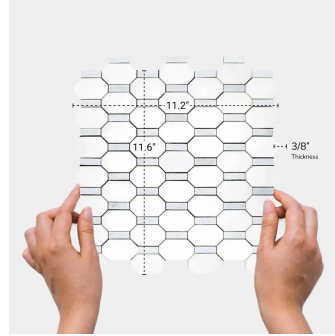

# Thassos & Blue Celeste Marble Octagon Polished Mosaic Tile

[View Product](#)

SKU	ATMKN4404A	Material	Thassos, Blue Celeste
Item size	11.2x11.6 inch	Thickness	3/8 inch
Tile Finish	Polished	Mounting type	Mesh Mounted
Coverage	0.902	Priced By	sheet
Sold By	sheet	Pieces Per Box	5
Sq Ft Per Box	4.511	Weight	4.10
Tile Use	Indoor Walls, Light traffic floors, High traffic floors, Shower Walls, Shower Floor, Heat areas up to 150F, Commercial walls, Commercial Floors	Recommended thinset	Laticrete 254 Platinum
Recommended Grout 1	Laticrete Permacolor White	Country of Origin	China