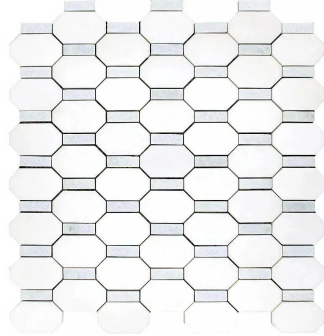

# Thassos & Blue Celeste Marble Octagon Polished Mosaic Tile

[View Product](#)

SKU	ATMKN4404A	Material	Thassos, Blue Celeste
Item size	11.2x11.6 inch	Thickness	3/8 inch
Tile Finish	Polished	Mounting type	Mesh Mounted
Coverage	0.902	Priced By	sheet
Sold By	sheet	Pieces Per Box	5
Sq Ft Per Box	4.511	Weight	4.10
Tile Use	Indoor Walls, Light traffic floors, High traffic floors, Shower Walls, Shower Floor, Heat areas up to 150F, Commercial walls, Commercial Floors	Recommended thinset	Laticrete 254 Platinum
Recommended Grout 1	Laticrete Permacolor White	Country of Origin	China