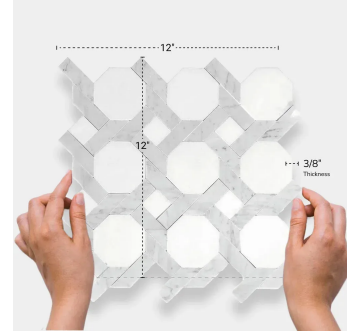

Thassos & Carrara Marble Octagon Polished Mosaic Tile

[View Product](#)

SKU	ATMKN4405A
Item size	12x12 inch
Tile Finish	Polished
Coverage	1.000
Sold By	sheet
Sq Ft Per Box	5.000
Tile Use	Indoor Walls, Light traffic floors, High traffic floors, Shower Walls, Heat areas up to 150F, Commercial walls, Commercial Floors
Recommended Grout 1	Laticrete Permacolor Unsanded

Material	Thassos, Carrara
Thickness	3/8 inch
Mounting type	Mesh Mounted
Priced By	sheet
Pieces Per Box	5
Weight	4.50
Recommended thinset	Laticrete 254 Platinum
Country of Origin	China