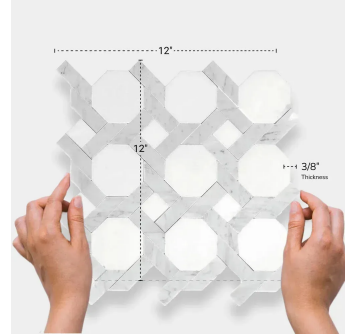

Thassos & Carrara Marble Octagon Polished Mosaic Tile

[View Product](#)

SKU	ATMKN4405A
Item size	12x12 inch
Tile Finish	Polished
Coverage	1.000
Sold By	sheet
Sq Ft Per Box	5.000
Tile Use	Indoor Walls, Light traffic floors, High traffic floors, Shower Walls, Heat areas up to 150F, Commercial walls, Commercial Floors
Recommended Grout 1	Laticrete Permacolor Unsanded

Material	Thassos, Carrara
Thickness	3/8 inch
Mounting type	Mesh Mounted
Priced By	sheet
Pieces Per Box	5
Weight	4.50
Recommended thinset	Laticrete 254 Platinum
Country of Origin	China