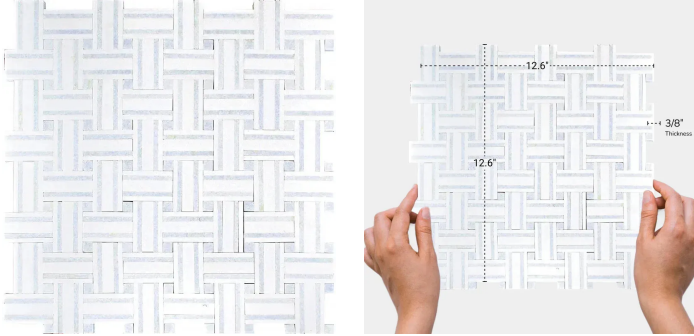

Thassos & Blue Celeste Marble Basketweave Polished Mosaic Tile

[View Product](#)

SKU	ATMKN4406A	Material	Thassos, Blue Celeste
Item size	12.6x12.6 inch	Thickness	3/8 inch
Tile Finish	Polished	Mounting type	Mesh Mounted
Coverage	1.085	Priced By	sheet
Sold By	sheet	Pieces Per Box	5
Sq Ft Per Box	5.425	Weight	4.00
Tile Use	Indoor Walls, Light traffic floors, High traffic floors, Shower Walls, Heat areas up to 150F, Commercial walls, Commercial Floors	Recommended thinset	Laticrete 254 Platinum
Recommended Grout 1	Laticrete Permacolor Unsanded	Country of Origin	China