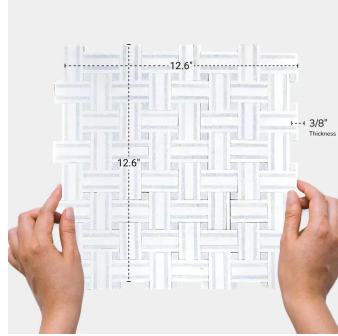

# Thassos & Blue Celeste Marble Basketweave Polished Mosaic Tile

[View Product](#)

SKU	ATMKN4406A
Item size	12.6x12.6 inch
Tile Finish	Polished
Coverage	1.085
Sold By	sheet
Sq Ft Per Box	5.425
Tile Use	Indoor Walls, Light traffic floors, High traffic floors, Shower Walls, Heat areas up to 150F, Commercial walls, Commercial Floors
Recommended Grout 1	Laticrete Permacolor Unsanded

Material	Thassos, Blue Celeste
Thickness	3/8 inch
Mounting type	Mesh Mounted
Priced By	sheet
Pieces Per Box	5
Weight	4.00
Recommended thinset	Laticrete 254 Platinum
Country of Origin	China