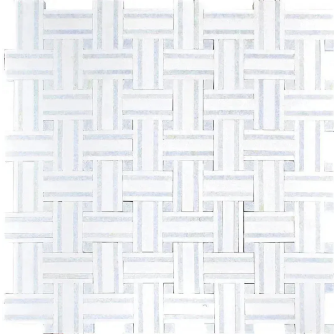

# Thassos & Blue Celeste Marble Basketweave Polished Mosaic Tile

[View Product](#)

SKU	ATMKN4406A
Item size	12.6x12.6 inch
Tile Finish	Polished
Coverage	1.085
Sold By	sheet
Sq Ft Per Box	5.425
Tile Use	Indoor Walls, Light traffic floors, High traffic floors, Shower Walls, Heat areas up to 150F, Commercial walls, Commercial Floors
Recommended Grout 1	Laticrete Permacolor Unsanded

Material	Thassos, Blue Celeste
Thickness	3/8 inch
Mounting type	Mesh Mounted
Priced By	sheet
Pieces Per Box	5
Weight	4.00
Recommended thinset	Laticrete 254 Platinum
Country of Origin	China