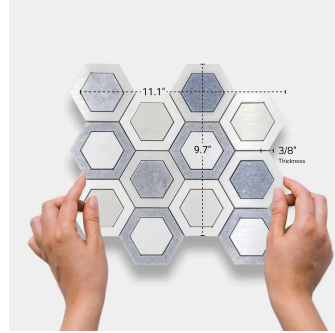

Thassos & Blue Celeste Marble Hexagon Polished Mosaic Tile

[View Product](#)

SKU	ATMKN4407A
Item size	9.7x11.1 inch
Tile Finish	Polished
Coverage	0.748
Sold By	sheet
Sq Ft Per Box	3.739
Tile Use	Indoor Walls, Light traffic floors, High traffic floors, Shower Walls, Shower Floor, Heat areas up to 150F, Commercial walls, Commercial Floors
Recommended Grout 1	Laticrete Permacolor White

Material	Thassos, Blue Celeste, Paper White
Thickness	3/8 inch
Mounting type	Mesh Mounted
Priced By	sheet
Pieces Per Box	5
Weight	4.00
Recommended thinset	Laticrete 254 Platinum
Country of Origin	China