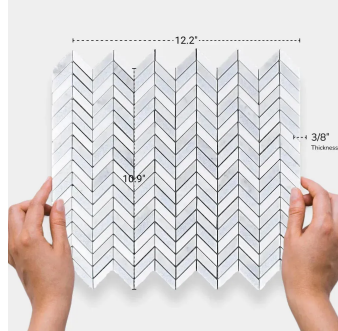

Thassos & Carrara & Blue Celeste Marble Chevron Polished Mosaic Tile

[View Product](#)

SKU	ATMKN4408A
Item size	10.9x12.2 inch
Tile Finish	Polished
Coverage	0.923
Sold By	sheet
Sq Ft Per Box	4.617
Tile Use	Indoor Walls, Light traffic floors, High traffic floors, Shower Walls, Shower Floor, Heat areas up to 150F, Commercial walls, Commercial Floors
Recommended Grout 1	Laticrete Permacolor White

Material	Thassos, Carrara, Blue Celeste
Thickness	3/8 inch
Mounting type	Mesh Mounted
Priced By	sheet
Pieces Per Box	5
Weight	4.00
Recommended thinset	Laticrete 254 Platinum
Country of Origin	China