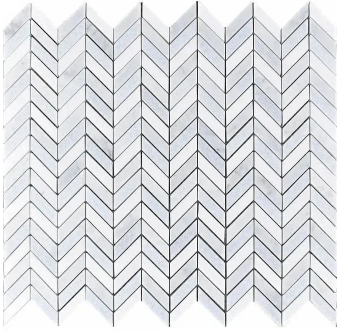

Thassos & Carrara & Blue Celeste Marble Chevron Polished Mosaic Tile

[View Product](#)

SKU	ATMKN4408A
Item size	10.9x12.2 inch
Tile Finish	Polished
Coverage	0.923
Sold By	sheet
Sq Ft Per Box	4.617
Tile Use	Indoor Walls, Light traffic floors, High traffic floors, Shower Walls, Shower Floor, Heat areas up to 150F, Commercial walls, Commercial Floors

Material	Thassos, Carrara, Blue Celeste
Thickness	3/8 inch
Mounting type	Mesh Mounted
Priced By	sheet
Pieces Per Box	5
Weight	4.00
Recommended thinset	Laticrete 254 Platinum
Country of Origin	China

Recommended Grout 1 Laticrete Permacolor White