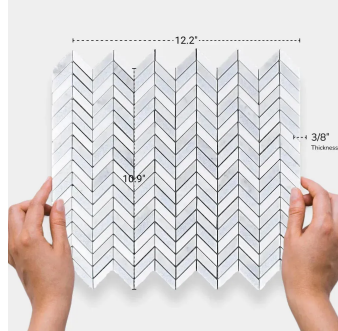

Thassos & Carrara & Blue Celeste Marble Chevron Polished Mosaic Tile

[View Product](#)

SKU	ATMKN4408A
Item size	10.9x12.2 inch
Tile Finish	Polished
Coverage	0.923
Sold By	sheet
Sq Ft Per Box	4.617
Tile Use	Indoor Walls, Light traffic floors, High traffic floors, Shower Walls, Shower Floor, Heat areas up to 150F, Commercial walls, Commercial Floors

Material	Thassos, Carrara, Blue Celeste
Thickness	3/8 inch
Mounting type	Mesh Mounted
Priced By	sheet
Pieces Per Box	5
Weight	4.00
Recommended thinset	Laticrete 254 Platinum
Country of Origin	China

Recommended Grout 1 Laticrete Permacolor White