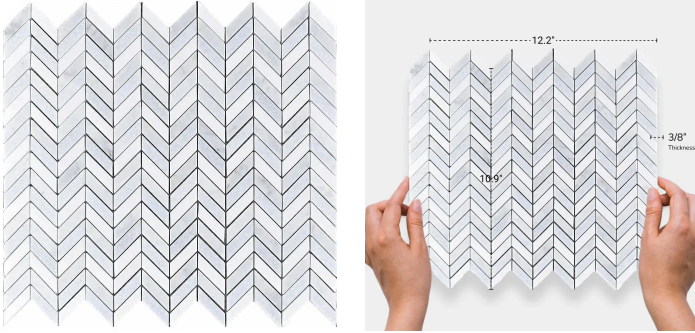

Thassos & Carrara & Blue Celeste Marble Chevron Polished Mosaic Tile

[View Product](#)

SKU	ATMKN4408A
Item size	10.9x12.2 inch
Tile Finish	Polished
Coverage	0.923
Sold By	sheet
Sq Ft Per Box	4.617
Tile Use	Indoor Walls, Light traffic floors, High traffic floors, Shower Walls, Shower Floor, Heat areas up to 150F, Commercial walls, Commercial Floors
Recommended Grout 1	Laticrete Permacolor White

Material	Thassos, Carrara, Blue Celeste
Thickness	3/8 inch
Mounting type	Mesh Mounted
Priced By	sheet
Pieces Per Box	5
Weight	4.00
Recommended thinset	Laticrete 254 Platinum
Country of Origin	China