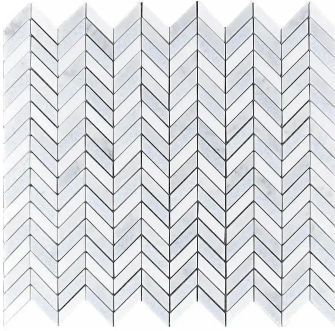

Thassos & Carrara & Blue Celeste Marble Chevron Polished Mosaic Tile

[View Product](#)

SKU	ATMKN4408A
Item size	10.9x12.2 inch
Tile Finish	Polished
Coverage	0.923
Sold By	sheet
Sq Ft Per Box	4.617
Tile Use	Indoor Walls, Light traffic floors, High traffic floors, Shower Walls, Shower Floor, Heat areas up to 150F, Commercial walls, Commercial Floors
Recommended Grout 1	Laticrete Permacolor White

Material	Thassos, Carrara, Blue Celeste
Thickness	3/8 inch
Mounting type	Mesh Mounted
Priced By	sheet
Pieces Per Box	5
Weight	4.00
Recommended thinset	Laticrete 254 Platinum
Country of Origin	China