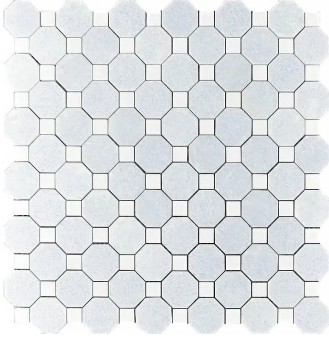

Blue Celeste & Thassos Marble Octagon Polished Mosaic Tile

[View Product](#)

SKU	ATMKN4409A
Item size	12x12 inch
Tile Finish	Polished
Coverage	1.000
Sold By	sheet
Sq Ft Per Box	5.000
Tile Use	Indoor Walls, Light traffic floors, High traffic floors, Shower Walls, Shower Floor, Heat areas up to 150F, Commercial walls, Commercial Floors
Recommended Grout 1	Laticrete Permacolor White

Material	Blue Celeste, Thassos
Thickness	3/8 inch
Mounting type	Mesh Mounted
Priced By	sheet
Pieces Per Box	5
Weight	4.00
Recommended thinset	Laticrete 254 Platinum
Country of Origin	China