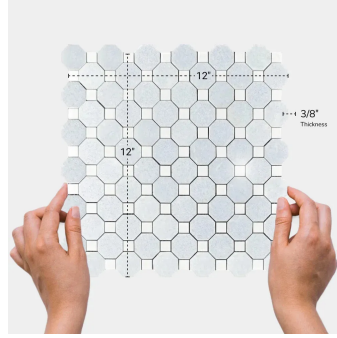

Blue Celeste & Thassos Marble Octagon Polished Mosaic Tile

[View Product](#)

SKU	ATMKN4409A
Item size	12x12 inch
Tile Finish	Polished
Coverage	1.000
Sold By	sheet
Sq Ft Per Box	5.000
Tile Use	Indoor Walls, Light traffic floors, High traffic floors, Shower Walls, Shower Floor, Heat areas up to 150F, Commercial walls, Commercial Floors
Recommended Grout 1	Laticrete Permacolor White

Material	Blue Celeste, Thassos
Thickness	3/8 inch
Mounting type	Mesh Mounted
Priced By	sheet
Pieces Per Box	5
Weight	4.00
Recommended thinset	Laticrete 254 Platinum
Country of Origin	China