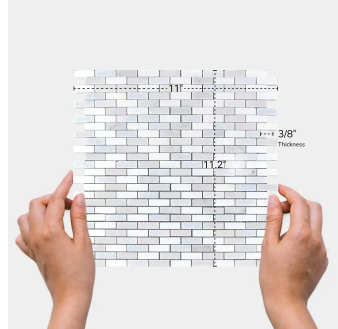

# Thassos & Carrara & Blue Celeste Marble Mini Brick Polished Mosaic Tile

[View Product](#)

SKU	ATMKN4410A
Item size	11x11.2 inch
Tile Finish	Polished
Coverage	0.856
Sold By	sheet
Sq Ft Per Box	4.278
Tile Use	Indoor Walls, Light traffic floors, High traffic floors, Shower Walls, Shower Floor, Heat areas up to 150F, Commercial walls, Commercial Floors
Recommended Grout 1	Laticrete Permacolor White

Material	Thassos, Carrara, Blue Celeste
Thickness	3/8 inch
Mounting type	Mesh Mounted
Priced By	sheet
Pieces Per Box	5
Weight	4.00
Recommended thinset	Laticrete 254 Platinum
Country of Origin	China