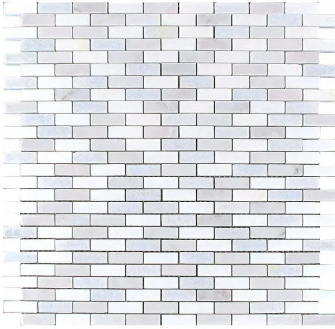

Thassos & Carrara & Blue Celeste Marble Mini Brick Polished Mosaic Tile

[View Product](#)

SKU	ATMKN4410A
Item size	11x11.2 inch
Tile Finish	Polished
Coverage	0.856
Sold By	sheet
Sq Ft Per Box	4.278
Tile Use	Indoor Walls, Light traffic floors, High traffic floors, Shower Walls, Shower Floor, Heat areas up to 150F, Commercial walls, Commercial Floors
Recommended Grout 1	Laticrete Permacolor White

Material	Thassos, Carrara, Blue Celeste
Thickness	3/8 inch
Mounting type	Mesh Mounted
Priced By	sheet
Pieces Per Box	5
Weight	4.00
Recommended thinset	Laticrete 254 Platinum
Country of Origin	China