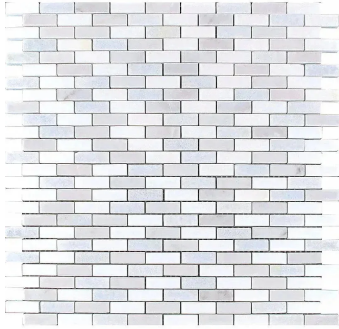

# Thassos & Carrara & Blue Celeste Marble Mini Brick Polished Mosaic Tile

[View Product](#)

SKU	ATMKN4410A
Item size	11x11.2 inch
Tile Finish	Polished
Coverage	0.856
Sold By	sheet
Sq Ft Per Box	4.278
Tile Use	Indoor Walls, Light traffic floors, High traffic floors, Shower Walls, Shower Floor, Heat areas up to 150F, Commercial walls, Commercial Floors
Recommended Grout 1	Laticrete Permacolor White

Material	Thassos, Carrara, Blue Celeste
Thickness	3/8 inch
Mounting type	Mesh Mounted
Priced By	sheet
Pieces Per Box	5
Weight	4.00
Recommended thinset	Laticrete 254 Platinum
Country of Origin	China