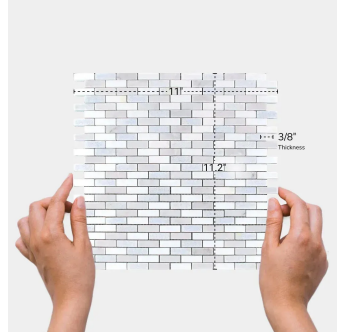

Thassos & Carrara & Blue Celeste Marble Mini Brick Polished Mosaic Tile

[View Product](#)

SKU	ATMKN4410A
Item size	11x11.2 inch
Tile Finish	Polished
Coverage	0.856
Sold By	sheet
Sq Ft Per Box	4.278
Tile Use	Indoor Walls, Light traffic floors, High traffic floors, Shower Walls, Shower Floor, Heat areas up to 150F, Commercial walls, Commercial Floors
Recommended Grout 1	Laticrete Permacolor White

Material	Thassos, Carrara, Blue Celeste
Thickness	3/8 inch
Mounting type	Mesh Mounted
Priced By	sheet
Pieces Per Box	5
Weight	4.00
Recommended thinset	Laticrete 254 Platinum
Country of Origin	China