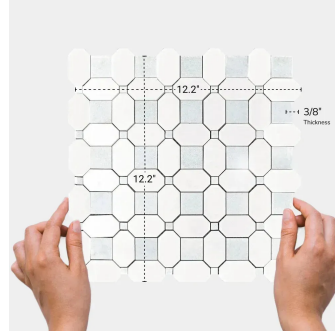

Thassos Octagon & Blue Celeste Marble Squares Polished Mosaic Tile

[View Product](#)

| | | | |
|---------------------|---|---------------------|------------------------|
| SKU | ATMKN4411A | Material | Thassos, Blue Celeste |
| Item size | 12.2x12.2 inch | Thickness | 3/8 inch |
| Tile Finish | Polished | Mounting type | Mesh Mounted |
| Coverage | 1.034 | Priced By | sheet |
| Sold By | sheet | Pieces Per Box | 5 |
| Sq Ft Per Box | 5.168 | Weight | 5.20 |
| Tile Use | Indoor Walls, Light traffic floors, High traffic floors, Shower Walls, Shower Floor, Heat areas up to 150F, Commercial walls, Commercial Floors | Recommended thinset | Laticrete 254 Platinum |
| Recommended Grout 1 | Laticrete Permacolor White | Country of Origin | China |