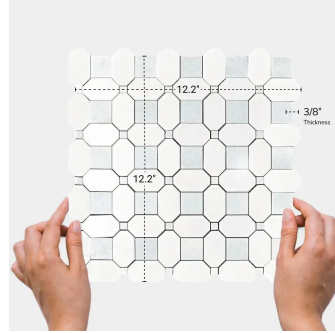

Thassos Octagon & Blue Celeste Marble Squares Polished Mosaic Tile

[View Product](#)

SKU	ATMKN4411A	Material	Thassos, Blue Celeste
Item size	12.2x12.2 inch	Thickness	3/8 inch
Tile Finish	Polished	Mounting type	Mesh Mounted
Coverage	1.034	Priced By	sheet
Sold By	sheet	Pieces Per Box	5
Sq Ft Per Box	5.168	Weight	5.20
Tile Use	Indoor Walls, Light traffic floors, High traffic floors, Shower Walls, Shower Floor, Heat areas up to 150F, Commercial walls, Commercial Floors	Recommended thinset	Laticrete 254 Platinum
Recommended Grout 1	Laticrete Permacolor White	Country of Origin	China