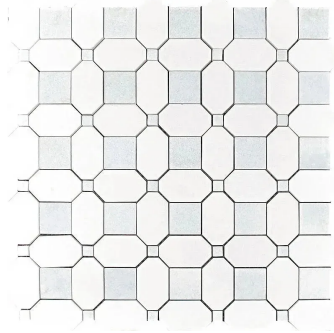

Thassos Octagon & Blue Celeste Marble Squares Polished Mosaic Tile

[View Product](#)

SKU	ATMKN4411A	Material	Thassos, Blue Celeste
Item size	12.2x12.2 inch	Thickness	3/8 inch
Tile Finish	Polished	Mounting type	Mesh Mounted
Coverage	1.034	Priced By	sheet
Sold By	sheet	Pieces Per Box	5
Sq Ft Per Box	5.168	Weight	5.20
Tile Use	Indoor Walls, Light traffic floors, High traffic floors, Shower Walls, Shower Floor, Heat areas up to 150F, Commercial walls, Commercial Floors	Recommended thinset	Laticrete 254 Platinum
Recommended Grout 1	Laticrete Permacolor White	Country of Origin	China