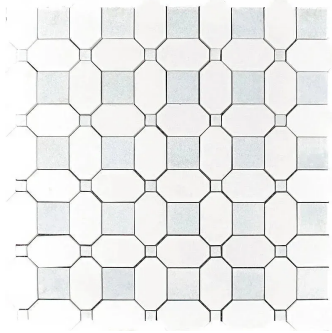

Thassos Octagon & Blue Celeste Marble Squares Polished Mosaic Tile

[View Product](#)

| | | | |
|---------------------|---|---------------------|------------------------|
| SKU | ATMKN4411A | Material | Thassos, Blue Celeste |
| Item size | 12.2x12.2 inch | Thickness | 3/8 inch |
| Tile Finish | Polished | Mounting type | Mesh Mounted |
| Coverage | 1.034 | Priced By | sheet |
| Sold By | sheet | Pieces Per Box | 5 |
| Sq Ft Per Box | 5.168 | Weight | 5.20 |
| Tile Use | Indoor Walls, Light traffic floors, High traffic floors, Shower Walls, Shower Floor, Heat areas up to 150F, Commercial walls, Commercial Floors | Recommended thinset | Laticrete 254 Platinum |
| Recommended Grout 1 | Laticrete Permacolor White | Country of Origin | China |