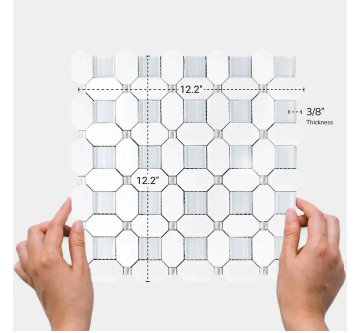

Thassos Marble & Glass Octagon Polished Mosaic Tile

[View Product](#)

SKU	ATMKN4412A
Item size	12.2x12.2 inch
Tile Finish	Polished
Coverage	1.034
Sold By	sheet
Sq Ft Per Box	5.168
Tile Use	Indoor Walls, Light traffic floors, High traffic floors, Shower Walls, Shower Floor, Heat areas up to 150F, Commercial walls, Commercial Floors
Recommended Grout 1	Laticrete Permacolor White

Material	Thassos, Glass
Thickness	3/8 inch
Mounting type	Mesh Mounted
Priced By	sheet
Pieces Per Box	5
Weight	4.00
Recommended thinset	Laticrete 254 Platinum
Country of Origin	China