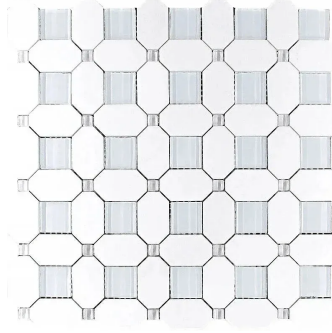

Thassos Marble & Glass Octagon Polished Mosaic Tile

[View Product](#)

SKU	ATMKN4412A
Item size	12.2x12.2 inch
Tile Finish	Polished
Coverage	1.034
Sold By	sheet
Sq Ft Per Box	5.168
Tile Use	Indoor Walls, Light traffic floors, High traffic floors, Shower Walls, Shower Floor, Heat areas up to 150F, Commercial walls, Commercial Floors
Recommended Grout 1	Laticrete Permacolor White

Material	Thassos, Glass
Thickness	3/8 inch
Mounting type	Mesh Mounted
Priced By	sheet
Pieces Per Box	5
Weight	4.00
Recommended thinset	Laticrete 254 Platinum
Country of Origin	China