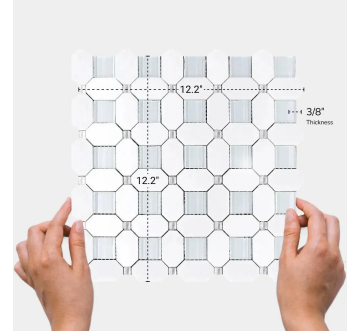

Thassos Marble & Glass Octagon Polished Mosaic Tile

[View Product](#)

SKU	ATMKN4412A
Item size	12.2x12.2 inch
Tile Finish	Polished
Coverage	1.034
Sold By	sheet
Sq Ft Per Box	5.168
Tile Use	Indoor Walls, Light traffic floors, High traffic floors, Shower Walls, Shower Floor, Heat areas up to 150F, Commercial walls, Commercial Floors
Recommended Grout 1	Laticrete Permacolor White

Material	Thassos, Glass
Thickness	3/8 inch
Mounting type	Mesh Mounted
Priced By	sheet
Pieces Per Box	5
Weight	4.00
Recommended thinset	Laticrete 254 Platinum
Country of Origin	China