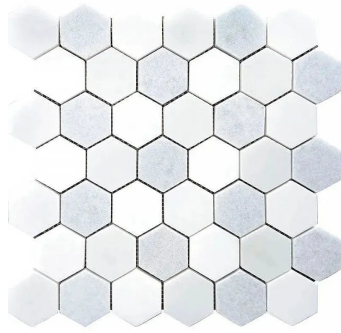

Thassos & Blue Celeste & Paper White Marble 2" Hexagon Polished Mosaic Tiles

[View Product](#)

SKU	ATMKN4414A	Material	Thassos, Blue Celeste, Paper White
Item size	11.8x11.8 inch	Thickness	3/8 inch
Tile Finish	Polished	Mounting type	Mesh Mounted
Coverage	0.967	Priced By	sheet
Sold By	sheet	Pieces Per Box	5
Sq Ft Per Box	4.835	Weight	4.00
Tile Use	Indoor Walls, Light traffic floors, High traffic floors, Shower Walls, Shower Floor, Heat areas up to 150F, Commercial walls, Commercial Floors	Recommended thinset	Laticrete 254 Platinum
Recommended Grout 1	Laticrete Permacolor White	Country of Origin	China