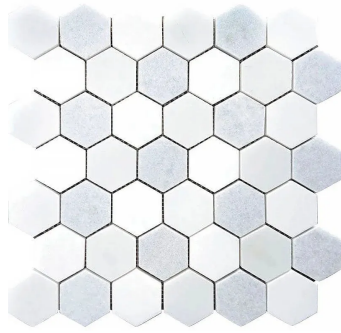

Thassos & Blue Celeste & Paper White Marble 2" Hexagon Polished Mosaic Tiles

[View Product](#)

SKU	ATMKN4414A	Material	Thassos, Blue Celeste, Paper White
Item size	11.8x11.8 inch	Thickness	3/8 inch
Tile Finish	Polished	Mounting type	Mesh Mounted
Coverage	0.967	Priced By	sheet
Sold By	sheet	Pieces Per Box	5
Sq Ft Per Box	4.835	Weight	4.00
Tile Use	Indoor Walls, Light traffic floors, High traffic floors, Shower Walls, Shower Floor, Heat areas up to 150F, Commercial walls, Commercial Floors	Recommended thinset	Laticrete 254 Platinum
Recommended Grout 1	Laticrete Permacolor White	Country of Origin	China