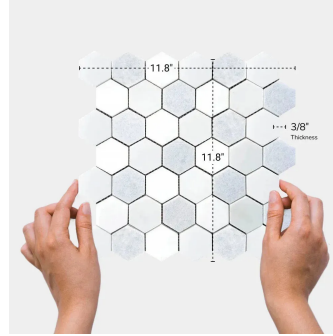

Thassos & Blue Celeste & Paper White Marble 2" Hexagon Polished Mosaic Tiles

[View Product](#)

SKU	ATMKN4414A	Material	Thassos, Blue Celeste, Paper White
Item size	11.8x11.8 inch	Thickness	3/8 inch
Tile Finish	Polished	Mounting type	Mesh Mounted
Coverage	0.967	Priced By	sheet
Sold By	sheet	Pieces Per Box	5
Sq Ft Per Box	4.835	Weight	4.00
Tile Use	Indoor Walls, Light traffic floors, High traffic floors, Shower Walls, Shower Floor, Heat areas up to 150F, Commercial walls, Commercial Floors	Recommended thinset	Laticrete 254 Platinum
Recommended Grout 1	Laticrete Permacolor White	Country of Origin	China