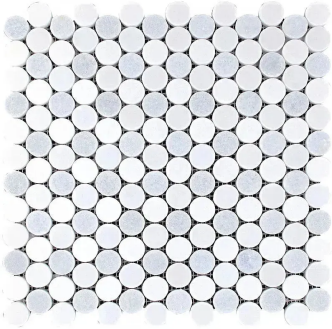

Thassos & Blue Celeste & Paper White Marble Penny Round Polished Mosaic Tile

[View Product](#)

SKU	ATMKN4415A
Item size	11.2x11.5 inch
Tile Finish	Polished
Coverage	0.894
Sold By	sheet
Sq Ft Per Box	4.472
Tile Use	Indoor Walls, Light traffic floors, High traffic floors, Shower Walls, Shower Floor, Heat areas up to 150F, Commercial walls, Commercial Floors
Recommended Grout 1	Laticrete Permacolor White

Material	Thassos, Blue Celeste, Paper White
Thickness	3/8 inch
Mounting type	Mesh Mounted
Priced By	sheet
Pieces Per Box	5
Weight	4.00
Recommended thinset	Laticrete 254 Platinum
Country of Origin	China