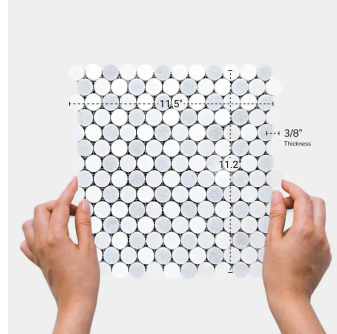

Thassos & Blue Celeste & Paper White Marble Penny Round Polished Mosaic Tile

[View Product](#)

SKU	ATMKN4415A
Item size	11.2x11.5 inch
Tile Finish	Polished
Coverage	0.894
Sold By	sheet
Sq Ft Per Box	4.472
Tile Use	Indoor Walls, Light traffic floors, High traffic floors, Shower Walls, Shower Floor, Heat areas up to 150F, Commercial walls, Commercial Floors
Recommended Grout 1	Laticrete Permacolor White

Material	Thassos, Blue Celeste, Paper White
Thickness	3/8 inch
Mounting type	Mesh Mounted
Priced By	sheet
Pieces Per Box	5
Weight	4.00
Recommended thinset	Laticrete 254 Platinum
Country of Origin	China