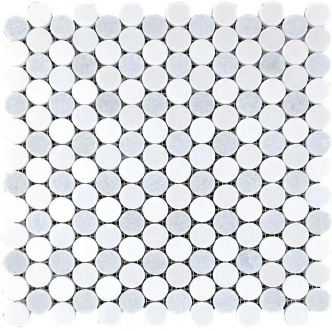

# Thassos & Blue Celeste & Paper White Marble Penny Round Polished Mosaic Tile

[View Product](#)

SKU	ATMKN4415A
Item size	11.2x11.5 inch
Tile Finish	Polished
Coverage	0.894
Sold By	sheet
Sq Ft Per Box	4.472
Tile Use	Indoor Walls, Light traffic floors, High traffic floors, Shower Walls, Shower Floor, Heat areas up to 150F, Commercial walls, Commercial Floors
Recommended Grout 1	Laticrete Permacolor White

Material	Thassos, Blue Celeste, Paper White
Thickness	3/8 inch
Mounting type	Mesh Mounted
Priced By	sheet
Pieces Per Box	5
Weight	4.00
Recommended thinset	Laticrete 254 Platinum
Country of Origin	China