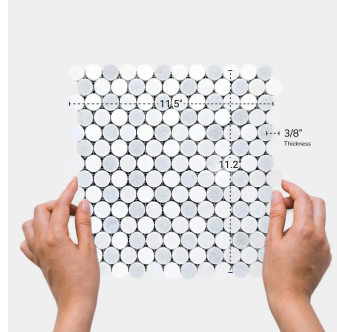

# Thassos & Blue Celeste & Paper White Marble Penny Round Polished Mosaic Tile

[View Product](#)

SKU	ATMKN4415A
Item size	11.2x11.5 inch
Tile Finish	Polished
Coverage	0.894
Sold By	sheet
Sq Ft Per Box	4.472
Tile Use	Indoor Walls, Light traffic floors, High traffic floors, Shower Walls, Shower Floor, Heat areas up to 150F, Commercial walls, Commercial Floors
Recommended Grout 1	Laticrete Permacolor White

Material	Thassos, Blue Celeste, Paper White
Thickness	3/8 inch
Mounting type	Mesh Mounted
Priced By	sheet
Pieces Per Box	5
Weight	4.00
Recommended thinset	Laticrete 254 Platinum
Country of Origin	China