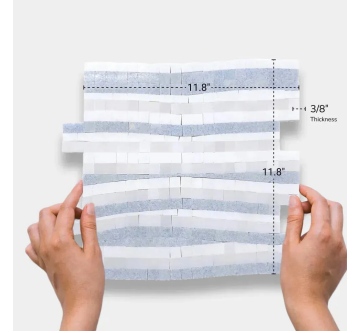

# Thassos & Blue Celeste & Paper White Marble Wave Polished Mosaic Tile

[View Product](#)

SKU	ATMKN4416A
Item size	11.8x11.8 inch
Tile Finish	Polished
Coverage	0.967
Sold By	sheet
Sq Ft Per Box	4.830
Tile Use	Indoor Walls, Light traffic floors, High traffic floors, Shower Walls, Heat areas up to 150F, Commercial walls, Commercial Floors
Recommended Grout 1	Laticrete Permacolor Unsanded

Material	Thassos, Blue Celeste, Paper White
Thickness	3/8 inch
Mounting type	Mesh Mounted
Priced By	sheet
Pieces Per Box	5
Weight	4.00
Recommended thinset	Laticrete 254 Platinum
Country of Origin	China