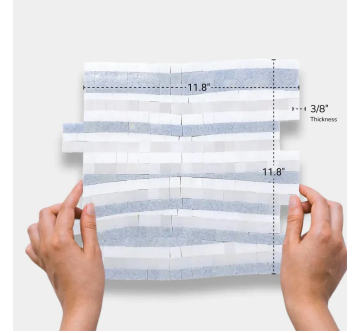

Thassos & Blue Celeste & Paper White Marble Wave Polished Mosaic Tile

[View Product](#)

SKU	ATMKN4416A
Item size	11.8x11.8 inch
Tile Finish	Polished
Coverage	0.967
Sold By	sheet
Sq Ft Per Box	4.830
Tile Use	Indoor Walls, Light traffic floors, High traffic floors, Shower Walls, Heat areas up to 150F, Commercial walls, Commercial Floors
Recommended Grout 1	Laticrete Permacolor Unsanded

Material	Thassos, Blue Celeste, Paper White
Thickness	3/8 inch
Mounting type	Mesh Mounted
Priced By	sheet
Pieces Per Box	5
Weight	4.00
Recommended thinset	Laticrete 254 Platinum
Country of Origin	China