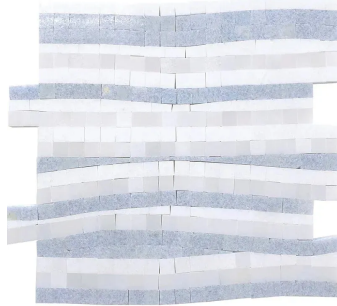

Thassos & Blue Celeste & Paper White Marble Wave Polished Mosaic Tile

[View Product](#)

SKU	ATMKN4416A
Item size	11.8x11.8 inch
Tile Finish	Polished
Coverage	0.967
Sold By	sheet
Sq Ft Per Box	4.830
Tile Use	Indoor Walls, Light traffic floors, High traffic floors, Shower Walls, Heat areas up to 150F, Commercial walls, Commercial Floors
Recommended Grout 1	Laticrete Permacolor Unsanded

Material	Thassos, Blue Celeste, Paper White
Thickness	3/8 inch
Mounting type	Mesh Mounted
Priced By	sheet
Pieces Per Box	5
Weight	4.00
Recommended thinset	Laticrete 254 Platinum
Country of Origin	China