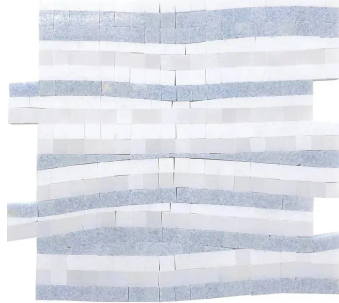

# Thassos & Blue Celeste & Paper White Marble Wave Polished Mosaic Tile

[View Product](#)

SKU	ATMKN4416A
Item size	11.8x11.8 inch
Tile Finish	Polished
Coverage	0.967
Sold By	sheet
Sq Ft Per Box	4.830
Tile Use	Indoor Walls, Light traffic floors, High traffic floors, Shower Walls, Heat areas up to 150F, Commercial walls, Commercial Floors
Recommended Grout 1	Laticrete Permacolor Unsanded

Material	Thassos, Blue Celeste, Paper White
Thickness	3/8 inch
Mounting type	Mesh Mounted
Priced By	sheet
Pieces Per Box	5
Weight	4.00
Recommended thinset	Laticrete 254 Platinum
Country of Origin	China