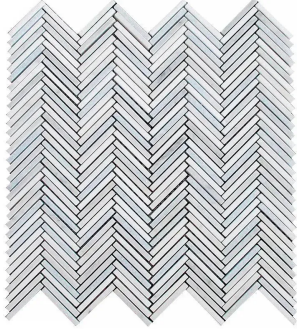

Thassos & Carrara & Blue Celeste Marble Mini Chevron Polished Mosaic Tile

[View Product](#)

SKU	ATMKN4417A
Item size	11x11.4 inch
Tile Finish	Polished
Coverage	0.871
Sold By	sheet
Sq Ft Per Box	4.354
Tile Use	Indoor Walls, Light traffic floors, High traffic floors, Shower Walls, Shower Floor, Heat areas up to 150F, Commercial walls, Commercial Floors
Recommended Grout 1	Laticrete Permacolor White

Material	Thassos, Carrara, Blue Celeste
Thickness	3/8 inch
Mounting type	Mesh Mounted
Priced By	sheet
Pieces Per Box	5
Weight	4.40
Recommended thinset	Laticrete 254 Platinum
Country of Origin	China