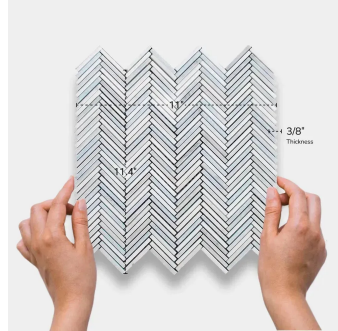

Thassos & Carrara & Blue Celeste Marble Mini Chevron Polished Mosaic Tile

[View Product](#)

SKU	ATMKN4417A
Item size	11x11.4 inch
Tile Finish	Polished
Coverage	0.871
Sold By	sheet
Sq Ft Per Box	4.354
Tile Use	Indoor Walls, Light traffic floors, High traffic floors, Shower Walls, Shower Floor, Heat areas up to 150F, Commercial walls, Commercial Floors
Recommended Grout 1	Laticrete Permacolor White

Material	Thassos, Carrara, Blue Celeste
Thickness	3/8 inch
Mounting type	Mesh Mounted
Priced By	sheet
Pieces Per Box	5
Weight	4.40
Recommended thinset	Laticrete 254 Platinum
Country of Origin	China