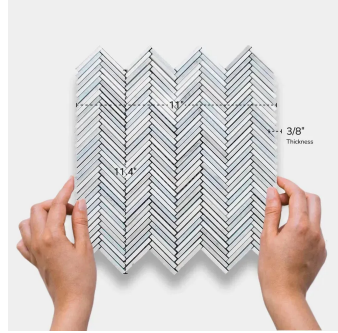

Thassos & Carrara & Blue Celeste Marble Mini Chevron Polished Mosaic Tile

[View Product](#)

SKU	ATMKN4417A
Item size	11x11.4 inch
Tile Finish	Polished
Coverage	0.871
Sold By	sheet
Sq Ft Per Box	4.354
Tile Use	Indoor Walls, Light traffic floors, High traffic floors, Shower Walls, Shower Floor, Heat areas up to 150F, Commercial walls, Commercial Floors
Recommended Grout 1	Laticrete Permacolor White

Material	Thassos, Carrara, Blue Celeste
Thickness	3/8 inch
Mounting type	Mesh Mounted
Priced By	sheet
Pieces Per Box	5
Weight	4.40
Recommended thinset	Laticrete 254 Platinum
Country of Origin	China