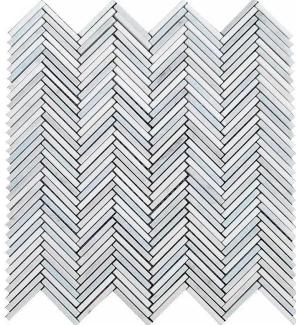

Thassos & Carrara & Blue Celeste Marble Mini Chevron Polished Mosaic Tile

[View Product](#)

SKU	ATMKN4417A
Item size	11x11.4 inch
Tile Finish	Polished
Coverage	0.871
Sold By	sheet
Sq Ft Per Box	4.354
Tile Use	Indoor Walls, Light traffic floors, High traffic floors, Shower Walls, Shower Floor, Heat areas up to 150F, Commercial walls, Commercial Floors
Recommended Grout 1	Laticrete Permacolor White

Material	Thassos, Carrara, Blue Celeste
Thickness	3/8 inch
Mounting type	Mesh Mounted
Priced By	sheet
Pieces Per Box	5
Weight	4.40
Recommended thinset	Laticrete 254 Platinum
Country of Origin	China