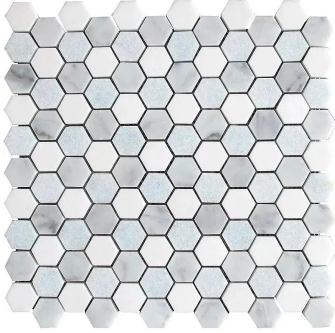

Thassos & Carrara & Blue Celeste Marble 1" Hexagon Polished Mosaic Tile

[View Product](#)

SKU	ATMKN4418A
Item size	11.2x11.8 inch
Tile Finish	Polished
Coverage	0.918
Sold By	sheet
Sq Ft Per Box	4.589
Tile Use	Indoor Walls, Light traffic floors, High traffic floors, Shower Walls, Shower Floor, Heat areas up to 150F, Commercial walls, Commercial Floors
Recommended Grout 1	Laticrete Permacolor White

Material	Thassos, Carrara, Blue Celeste
Thickness	3/8 inch
Mounting type	Mesh Mounted
Priced By	sheet
Pieces Per Box	5
Weight	5.28
Recommended thinset	Laticrete 254 Platinum
Country of Origin	China