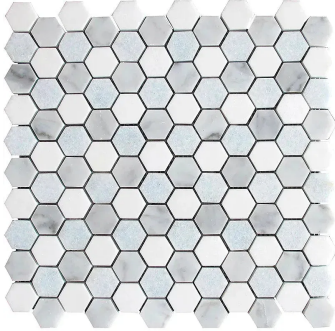

Thassos & Carrara & Blue Celeste Marble 1" Hexagon Polished Mosaic Tile

[View Product](#)

SKU	ATMKN4418A
Item size	11.2x11.8 inch
Tile Finish	Polished
Coverage	0.918
Sold By	sheet
Sq Ft Per Box	4.589
Tile Use	Indoor Walls, Light traffic floors, High traffic floors, Shower Walls, Shower Floor, Heat areas up to 150F, Commercial walls, Commercial Floors

Material	Thassos, Carrara, Blue Celeste
Thickness	3/8 inch
Mounting type	Mesh Mounted
Priced By	sheet
Pieces Per Box	5
Weight	5.28
Recommended thinset	Laticrete 254 Platinum
Country of Origin	China

Recommended Grout 1 Laticrete Permacolor White