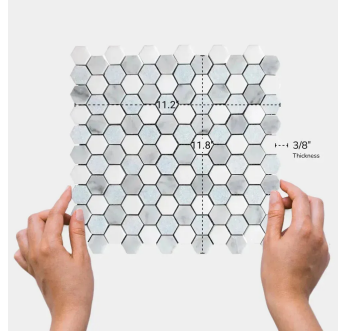

Thassos & Carrara & Blue Celeste Marble 1" Hexagon Polished Mosaic Tile

[View Product](#)

SKU	ATMKN4418A
Item size	11.2x11.8 inch
Tile Finish	Polished
Coverage	0.918
Sold By	sheet
Sq Ft Per Box	4.589
Tile Use	Indoor Walls, Light traffic floors, High traffic floors, Shower Walls, Shower Floor, Heat areas up to 150F, Commercial walls, Commercial Floors

Material	Thassos, Carrara, Blue Celeste
Thickness	3/8 inch
Mounting type	Mesh Mounted
Priced By	sheet
Pieces Per Box	5
Weight	5.28
Recommended thinset	Laticrete 254 Platinum
Country of Origin	China

Recommended Grout 1 Laticrete Permacolor White