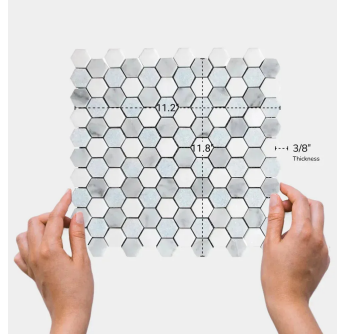

Thassos & Carrara & Blue Celeste Marble 1" Hexagon Polished Mosaic Tile

[View Product](#)

SKU	ATMKN4418A
Item size	11.2x11.8 inch
Tile Finish	Polished
Coverage	0.918
Sold By	sheet
Sq Ft Per Box	4.589
Tile Use	Indoor Walls, Light traffic floors, High traffic floors, Shower Walls, Shower Floor, Heat areas up to 150F, Commercial walls, Commercial Floors
Recommended Grout 1	Laticrete Permacolor White

Material	Thassos, Carrara, Blue Celeste
Thickness	3/8 inch
Mounting type	Mesh Mounted
Priced By	sheet
Pieces Per Box	5
Weight	5.28
Recommended thinset	Laticrete 254 Platinum
Country of Origin	China