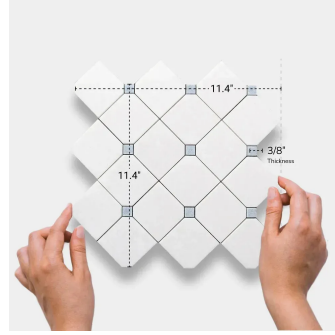

# Thassos & Blue Celeste Marble Diamond Polished Mosaic Tile

[View Product](#)

SKU	ATMKN4419A	Material	Thassos, Blue Celeste
Item size	11.4x11.4 inch	Thickness	3/8 inch
Tile Finish	Polished	Mounting type	Mesh Mounted
Coverage	0.903	Priced By	sheet
Sold By	sheet	Pieces Per Box	5
Sq Ft Per Box	4.513	Weight	5.28
Tile Use	Indoor Walls, Light traffic floors, High traffic floors, Shower Walls, Shower Floor, Heat areas up to 150F, Commercial walls, Commercial Floors	Recommended thinset	Laticrete 254 Platinum
Recommended Grout 1	Laticrete Permacolor White	Country of Origin	China