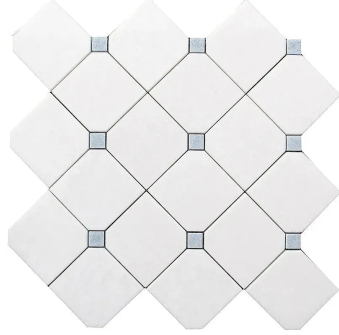

# Thassos & Blue Celeste Marble Diamond Polished Mosaic Tile

[View Product](#)

SKU	ATMKN4419A	Material	Thassos, Blue Celeste
Item size	11.4x11.4 inch	Thickness	3/8 inch
Tile Finish	Polished	Mounting type	Mesh Mounted
Coverage	0.903	Priced By	sheet
Sold By	sheet	Pieces Per Box	5
Sq Ft Per Box	4.513	Weight	5.28
Tile Use	Indoor Walls, Light traffic floors, High traffic floors, Shower Walls, Shower Floor, Heat areas up to 150F, Commercial walls, Commercial Floors	Recommended thinset	Laticrete 254 Platinum
Recommended Grout 1	Laticrete Permacolor White	Country of Origin	China