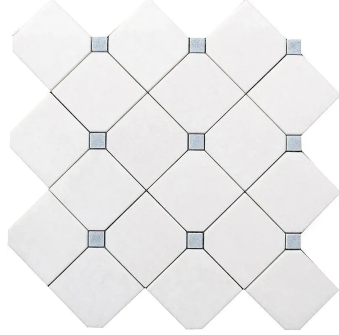

Thassos & Blue Celeste Marble Diamond Polished Mosaic Tile

[View Product](#)

SKU	ATMKN4419A	Material	Thassos, Blue Celeste
Item size	11.4x11.4 inch	Thickness	3/8 inch
Tile Finish	Polished	Mounting type	Mesh Mounted
Coverage	0.903	Priced By	sheet
Sold By	sheet	Pieces Per Box	5
Sq Ft Per Box	4.513	Weight	5.28
Tile Use	Indoor Walls, Light traffic floors, High traffic floors, Shower Walls, Shower Floor, Heat areas up to 150F, Commercial walls, Commercial Floors	Recommended thinset	Laticrete 254 Platinum
Recommended Grout 1	Laticrete Permacolor White	Country of Origin	China