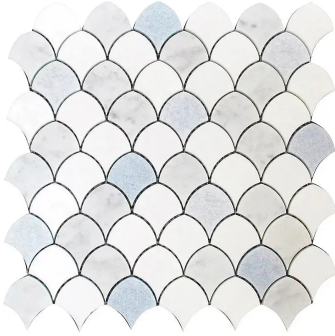

## Thassos & Carrara & Blue Celeste Marble Scale Polished Mosaic Tile

[View Product](#)

SKU	ATMKN4420A
Item size	11x11 inch
Tile Finish	Polished
Coverage	0.840
Sold By	sheet
Sq Ft Per Box	4.201
Tile Use	Indoor Walls, Light traffic floors, High traffic floors, Shower Walls, Shower Floor, Heat areas up to 150F, Commercial walls, Commercial Floors
Recommended Grout 1	Laticrete Permacolor White

Material	Thassos, Carrara, Blue Celeste
Thickness	3/8 inch
Mounting type	Mesh Mounted
Priced By	sheet
Pieces Per Box	5
Weight	4.40
Recommended thinset	Laticrete 254 Platinum
Country of Origin	China