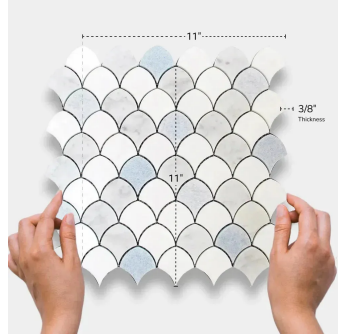

Thassos & Carrara & Blue Celeste Marble Scale Polished Mosaic Tile

[View Product](#)

SKU	ATMKN4420A
Item size	11x11 inch
Tile Finish	Polished
Coverage	0.840
Sold By	sheet
Sq Ft Per Box	4.201
Tile Use	Indoor Walls, Light traffic floors, High traffic floors, Shower Walls, Shower Floor, Heat areas up to 150F, Commercial walls, Commercial Floors
Recommended Grout 1	Laticrete Permacolor White

Material	Thassos, Carrara, Blue Celeste
Thickness	3/8 inch
Mounting type	Mesh Mounted
Priced By	sheet
Pieces Per Box	5
Weight	4.40
Recommended thinset	Laticrete 254 Platinum
Country of Origin	China