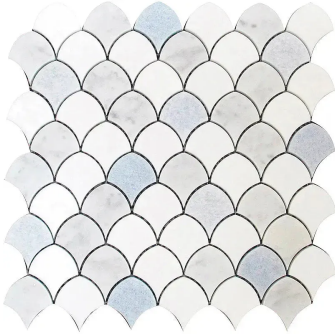

Thassos & Carrara & Blue Celeste Marble Scale Polished Mosaic Tile

[View Product](#)

SKU	ATMKN4420A
Item size	11x11 inch
Tile Finish	Polished
Coverage	0.840
Sold By	sheet
Sq Ft Per Box	4.201
Tile Use	Indoor Walls, Light traffic floors, High traffic floors, Shower Walls, Shower Floor, Heat areas up to 150F, Commercial walls, Commercial Floors
Recommended Grout 1	Laticrete Permacolor White

Material	Thassos, Carrara, Blue Celeste
Thickness	3/8 inch
Mounting type	Mesh Mounted
Priced By	sheet
Pieces Per Box	5
Weight	4.40
Recommended thinset	Laticrete 254 Platinum
Country of Origin	China