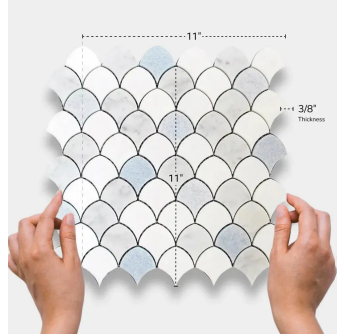

## Thassos & Carrara & Blue Celeste Marble Scale Polished Mosaic Tile

[View Product](#)

SKU	ATMKN4420A
Item size	11x11 inch
Tile Finish	Polished
Coverage	0.840
Sold By	sheet
Sq Ft Per Box	4.201
Tile Use	Indoor Walls, Light traffic floors, High traffic floors, Shower Walls, Shower Floor, Heat areas up to 150F, Commercial walls, Commercial Floors
Recommended Grout 1	Laticrete Permacolor White

Material	Thassos, Carrara, Blue Celeste
Thickness	3/8 inch
Mounting type	Mesh Mounted
Priced By	sheet
Pieces Per Box	5
Weight	4.40
Recommended thinset	Laticrete 254 Platinum
Country of Origin	China