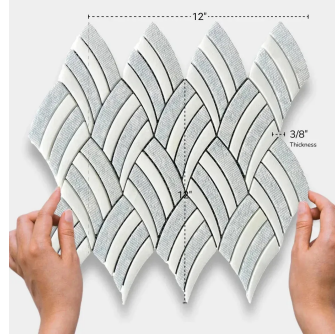

Blue Celeste & Imperial White Marble Textured Mosaic Tile

[View Product](#)

SKU	ATMKN4421A
Item size	12x12 inch
Tile Finish	Textured
Coverage	1.000
Sold By	sheet
Sq Ft Per Box	5.000
Tile Use	Indoor Walls, Light traffic floors, High traffic floors, Shower Walls, Shower Floor, Heat areas up to 150F, Commercial walls, Commercial Floors
Recommended Grout 1	Laticrete Permacolor White

Material	Blue Celeste, Imperial White
Thickness	3/8 inch
Mounting type	Mesh Mounted
Priced By	sheet
Pieces Per Box	5
Weight	4.40
Recommended thinset	Laticrete 254 Platinum
Country of Origin	China