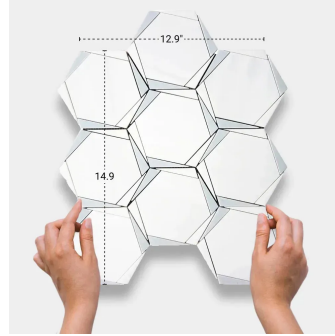

Dolomite & Blue Celeste & Thassos Marble Hexagon Polished Mosaic Tile

[View Product](#)

SKU	ATMKN4422A
Item size	12.9x14.9 inch
Tile Finish	Polished
Coverage	1.335
Sold By	sheet
Sq Ft Per Box	6.674
Tile Use	Indoor Walls, Light traffic floors, High traffic floors, Shower Walls, Shower Floor, Heat areas up to 150F, Commercial walls, Commercial Floors
Recommended Grout 1	Laticrete Permacolor White

Material	Dolomite, Leyte Blue, Thassos
Thickness	3/8 inch
Mounting type	Mesh Mounted
Priced By	sheet
Pieces Per Box	5
Weight	6.75
Recommended thinset	Laticrete 254 Platinum
Country of Origin	China