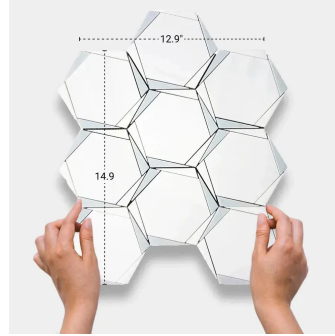

Dolomite & Blue Celeste & Thassos Marble Hexagon Polished Mosaic Tile

[View Product](#)

SKU	ATMKN4422A
Item size	12.9x14.9 inch
Tile Finish	Polished
Coverage	1.335
Sold By	sheet
Sq Ft Per Box	6.674
Tile Use	Indoor Walls, Light traffic floors, High traffic floors, Shower Walls, Shower Floor, Heat areas up to 150F, Commercial walls, Commercial Floors
Recommended Grout 1	Laticrete Permacolor White

Material	Dolomite, Leyte Blue, Thassos
Thickness	3/8 inch
Mounting type	Mesh Mounted
Priced By	sheet
Pieces Per Box	5
Weight	6.75
Recommended thinset	Laticrete 254 Platinum
Country of Origin	China