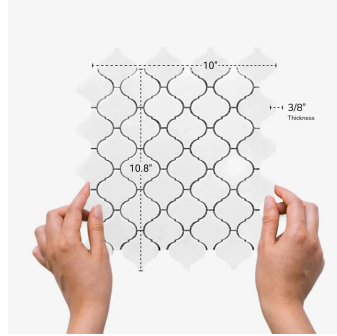

Thassos Marble Arabesque Polished Mosaic Tile

[View Product](#)

SKU	ATMKN44A02PA	Material	Thassos Polished
Item size	10x10.8 inch	Thickness	3/8 inch
Tile Finish	Polished	Mounting type	Mesh Mounted
Coverage	0.750	Priced By	sheet
Sold By	sheet	Pieces Per Box	5
Sq Ft Per Box	3.750	Weight	4.40
Tile Use	Outdoors, Indoor Walls, Light traffic floors, High traffic floors, Shower Walls, Shower Floor, Heat areas up to 150F, Commercial walls, Commercial Floors	Recommended thinset	Laticrete 254 Platinum
Recommended Grout 1	Laticrete Permacolor White	Country of Origin	China