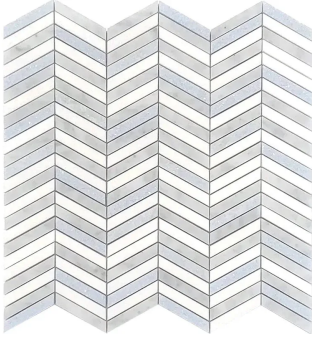

Thassos & Bianco Carrara & Blue Celeste Marble Chevron Polished Mosaic Tile

[View Product](#)

| | |
|---------------------|------------------------|
| SKU | ATMKN44CV10A |
| Item size | 12x12 inch |
| Tile Finish | Polished |
| Coverage | 1.000 |
| Sold By | sheet |
| Sq Ft Per Box | 5.000 |
| Shade Variation | V3 (moderate) |
| Recommended thinset | Laticrete 254 Platinum |
| Country of Origin | China |

| | |
|---------------------|---|
| Material | Thassos, Bianco Carrara, Blue Celeste |
| Thickness | 3/8 inch |
| Mounting type | Mesh Mounted |
| Priced By | sheet |
| Pieces Per Box | 5 |
| Weight | 4.50 |
| Tile Use | Indoor Walls, Light traffic floors, High traffic floors, Shower Walls, Shower Floor, Heat areas up to 150F, Commercial walls, Commercial Floors |
| Recommended Grout 1 | Laticrete Permacolor White |