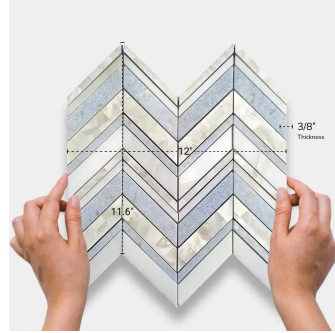

Blue Celeste & Thassos & Shell Chevron Polished Mosaic Tile

[View Product](#)

SKU	ATMKN44CV12A
Item size	12x11.6 inch
Tile Finish	Polished
Coverage	0.967
Sold By	sheet
Sq Ft Per Box	5.083
Shade Variation	V3 (moderate)
Recommended thinset	Laticrete 254 Platinum

Material	Blue Celeste, Thassos, Shell
Thickness	3/8 inch
Mounting type	Mesh Mounted
Priced By	sheet
Pieces Per Box	5
Weight	2.25
Tile Use	Indoor Walls, Light traffic floors, Shower Walls, Heat areas up to 150F, Commercial walls
Recommended Grout 1	Laticrete Permacolor White