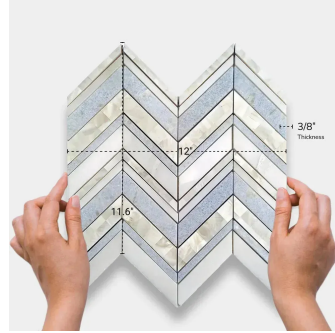

Blue Celeste & Thassos & Shell Chevron Polished Mosaic Tile

[View Product](#)

SKU	ATMKN44CV12A
Item size	12x11.6 inch
Tile Finish	Polished
Coverage	0.967
Sold By	sheet
Sq Ft Per Box	5.083
Shade Variation	V3 (moderate)
Recommended thinset	Laticrete 254 Platinum

Material	Blue Celeste, Thassos, Shell
Thickness	3/8 inch
Mounting type	Mesh Mounted
Priced By	sheet
Pieces Per Box	5
Weight	2.25
Tile Use	Indoor Walls, Light traffic floors, Shower Walls, Heat areas up to 150F, Commercial walls
Recommended Grout 1	Laticrete Permacolor White