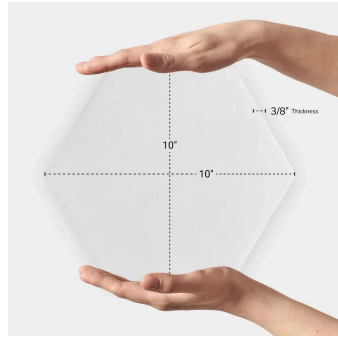

Thassos Marble 10" Hexagon Honed Tile

[View Product](#)

SKU	ATMKN44G30HA
Item size	10 inch (0.59 sq.ft)
Tile Finish	Honed
Coverage	0.590
Sold By	piece
Sq Ft Per Box	2.950
Tile Use	Indoor Walls, Light traffic floors, High traffic floors, Shower Walls, Shower Floor, Heat areas up to 150F, Commercial walls, Commercial Floors
Recommended Grout 1	Laticrete Permacolor White

Material	Thassos Honed
Thickness	3/8 inch
Mounting type	Loose
Priced By	piece
Pieces Per Box	5
Weight	4.00
Recommended thinset	Laticrete 254 Platinum
Country of Origin	China