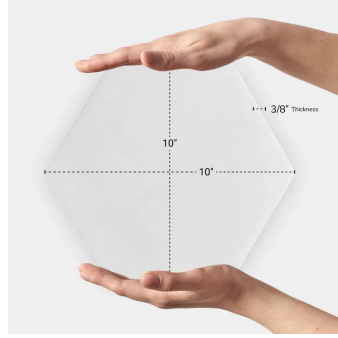

Thassos Marble 10" Hexagon Honed Tile

[View Product](#)

SKU	ATMKN44G30HA	Material	Thassos Honed
Item size	10 inch (0.59 sq.ft)	Thickness	3/8 inch
Tile Finish	Honed	Mounting type	Loose
Coverage	0.590	Priced By	piece
Sold By	piece	Pieces Per Box	5
Sq Ft Per Box	2.950	Weight	4.00
Tile Use	Indoor Walls, Light traffic floors, High traffic floors, Shower Walls, Shower Floor, Heat areas up to 150F, Commercial walls, Commercial Floors	Recommended thinset	Laticrete 254 Platinum
Recommended Grout 1	Laticrete Permacolor White	Country of Origin	China