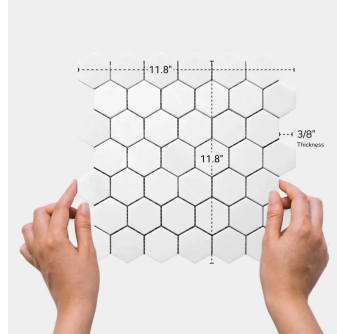

# Thassos Marble 2" Hexagon Polished Mosaic Tile

[View Product](#)

SKU	ATMKN44G52PA	Material	Thassos Polished
Item size	11.8x11.8 inch	Thickness	3/8 inch
Tile Finish	Polished	Mounting type	Mesh Mounted
Coverage	0.967	Priced By	sheet
Sold By	sheet	Pieces Per Box	5
Sq Ft Per Box	4.835	Weight	4.80
Tile Use	Outdoors, Indoor Walls, Light traffic floors, High traffic floors, Shower Walls, Shower Floor, Heat areas up to 150F, Commercial walls, Commercial Floors	Recommended thinset	Laticrete 254 Platinum
Recommended Grout 1	Laticrete Permacolor White	Country of Origin	China