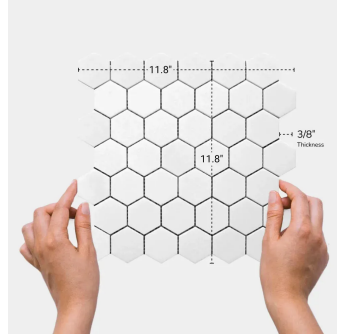

Thassos Marble 2" Hexagon Polished Mosaic Tile

[View Product](#)

| | | | |
|---------------------|---|---------------------|------------------------|
| SKU | ATMKN44G52PA | Material | Thassos Polished |
| Item size | 11.8x11.8 inch | Thickness | 3/8 inch |
| Tile Finish | Polished | Mounting type | Mesh Mounted |
| Coverage | 0.967 | Priced By | sheet |
| Sold By | sheet | Pieces Per Box | 5 |
| Sq Ft Per Box | 4.835 | Weight | 4.80 |
| Tile Use | Outdoors, Indoor Walls, Light traffic floors, High traffic floors, Shower Walls, Shower Floor, Heat areas up to 150F, Commercial walls, Commercial Floors | Recommended thinset | Laticrete 254 Platinum |
| Recommended Grout 1 | Laticrete Permacolor White | Country of Origin | China |