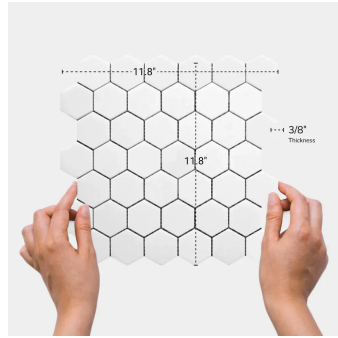

Thassos Marble 2" Hexagon Honed Mosaic Tile

[View Product](#)

SKU	ATMKN44G53HA
Item size	11.8x11.8 inch
Tile Finish	Honed
Coverage	0.967
Sold By	sheet
Sq Ft Per Box	4.835
Tile Use	Outdoors, Indoor Walls, Light traffic floors, High traffic floors, Shower Walls, Shower Floor, Heat areas up to 150F, Commercial walls, Commercial Floors
Recommended Grout 1	Laticrete Permacolor White

Material	Thassos Honed
Thickness	3/8 inch
Mounting type	Mesh Mounted
Priced By	sheet
Pieces Per Box	5
Weight	4.80
Recommended thinset	Laticrete 254 Platinum
Country of Origin	China