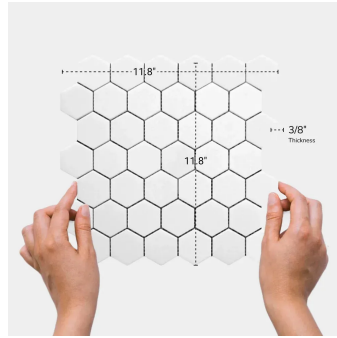

Thassos Marble 2" Hexagon Honed Mosaic Tile

[View Product](#)

SKU	ATMKN44G53HA
Item size	11.8x11.8 inch
Tile Finish	Honed
Coverage	0.967
Sold By	sheet
Sq Ft Per Box	4.835
Tile Use	Outdoors, Indoor Walls, Light traffic floors, High traffic floors, Shower Walls, Shower Floor, Heat areas up to 150F, Commercial walls, Commercial Floors
Recommended Grout 1	Laticrete Permacolor White

Material	Thassos Honed
Thickness	3/8 inch
Mounting type	Mesh Mounted
Priced By	sheet
Pieces Per Box	5
Weight	4.80
Recommended thinset	Laticrete 254 Platinum
Country of Origin	China