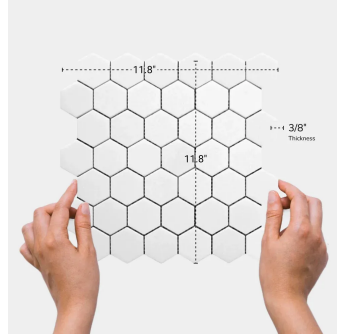

Thassos Marble 2" Hexagon Honed Mosaic Tile

[View Product](#)

SKU	ATMKN44G53HA	Material	Thassos Honed
Item size	11.8x11.8 inch	Thickness	3/8 inch
Tile Finish	Honed	Mounting type	Mesh Mounted
Coverage	0.967	Priced By	sheet
Sold By	sheet	Pieces Per Box	5
Sq Ft Per Box	4.835	Weight	4.80
Tile Use	Outdoors, Indoor Walls, Light traffic floors, High traffic floors, Shower Walls, Shower Floor, Heat areas up to 150F, Commercial walls, Commercial Floors	Recommended thinset	Laticrete 254 Platinum
Recommended Grout 1	Laticrete Permacolor White	Country of Origin	China