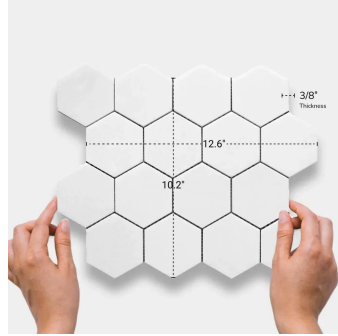

Thassos Marble 3" Hexagon Polished Mosaic Tile

[View Product](#)

SKU	ATMKN44G54PA	Material	Thassos Polished
Item size	10.2x12.6 inch	Thickness	3/8 inch
Tile Finish	Polished	Mounting type	Mesh Mounted
Coverage	0.893	Priced By	sheet
Sold By	sheet	Pieces Per Box	5
Sq Ft Per Box	4.463	Weight	4.50
Tile Use	Outdoors, Indoor Walls, Light traffic floors, High traffic floors, Shower Walls, Shower Floor, Heat areas up to 150F, Commercial walls, Commercial Floors	Recommended thinset	Laticrete 254 Platinum
Recommended Grout 1	Laticrete Permacolor White	Country of Origin	China