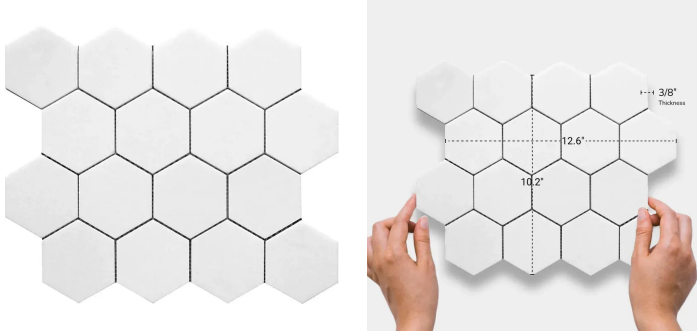

# Thassos Marble 3" Hexagon Polished Mosaic Tile

[View Product](#)

SKU	ATMKN44G54PA
Item size	10.2x12.6 inch
Tile Finish	Polished
Coverage	0.893
Sold By	sheet
Sq Ft Per Box	4.463
Tile Use	Outdoors, Indoor Walls, Light traffic floors, High traffic floors, Shower Walls, Shower Floor, Heat areas up to 150F, Commercial walls, Commercial Floors

Material	Thassos Polished
Thickness	3/8 inch
Mounting type	Mesh Mounted
Priced By	sheet
Pieces Per Box	5
Weight	4.50
Recommended thinset	Laticrete 254 Platinum
Country of Origin	China

Recommended Grout 1      Laticrete Permacolor White