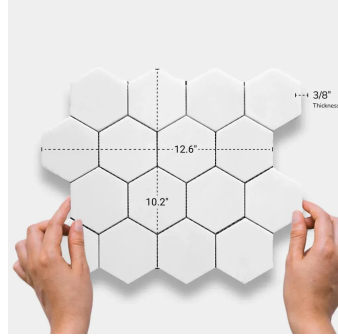

# Thassos Marble 3" Hexagon Honed Mosaic Tile

[View Product](#)

SKU	ATMKN44G55HA	Material	Thassos Honed
Item size	10.2x12.6 inch	Thickness	3/8 inch
Tile Finish	Honed	Mounting type	Mesh Mounted
Coverage	0.893	Priced By	sheet
Sold By	sheet	Pieces Per Box	5
Sq Ft Per Box	4.463	Weight	4.50
Tile Use	Outdoors, Indoor Walls, Light traffic floors, High traffic floors, Shower Walls, Shower Floor, Heat areas up to 150F, Commercial walls, Commercial Floors	Recommended thinset	Laticrete 254 Platinum
Recommended Grout 1	Laticrete Permacolor White	Country of Origin	China