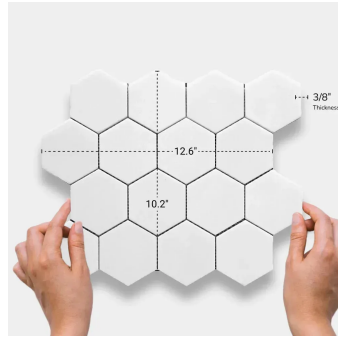

Thassos Marble 3" Hexagon Honed Mosaic Tile

[View Product](#)

SKU	ATMKN44G55HA
Item size	10.2x12.6 inch
Tile Finish	Honed
Coverage	0.893
Sold By	sheet
Sq Ft Per Box	4.463
Tile Use	Outdoors, Indoor Walls, Light traffic floors, High traffic floors, Shower Walls, Shower Floor, Heat areas up to 150F, Commercial walls, Commercial Floors
Recommended Grout 1	Laticrete Permacolor White

Material	Thassos Honed
Thickness	3/8 inch
Mounting type	Mesh Mounted
Priced By	sheet
Pieces Per Box	5
Weight	4.50
Recommended thinset	Laticrete 254 Platinum
Country of Origin	China