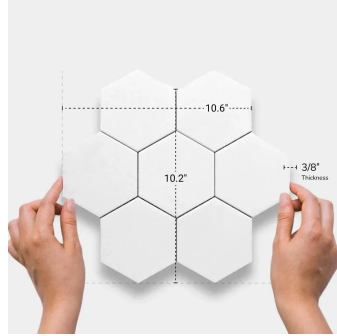

Thassos Marble 4" Hexagon Honed Mosaic Tile

[View Product](#)

SKU	ATMKN44G56HA	Material	Thassos Honed
Item size	10.2x10.6 inch	Thickness	3/8 inch
Tile Finish	Honed	Mounting type	Mesh Mounted
Coverage	0.751	Priced By	sheet
Sold By	sheet	Pieces Per Box	5
Sq Ft Per Box	3.754	Weight	4.00
Tile Use	Outdoors, Indoor Walls, Light traffic floors, High traffic floors, Shower Walls, Shower Floor, Heat areas up to 150F, Commercial walls, Commercial Floors	Recommended thinset	Laticrete 254 Platinum
Recommended Grout 1	Laticrete Permacolor White	Country of Origin	China