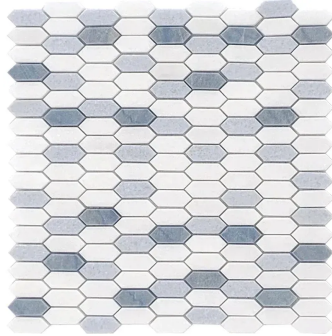

Thassos & Blue Celeste & Azul Macauba Marble Picket Polished Mosaic Tile

[View Product](#)

SKU	ATMKN44G57A
Item size	11x13 inch
Tile Finish	Polished
Coverage	0.993
Sold By	sheet
Sq Ft Per Box	4.965
Shade Variation	V3 (moderate)
Recommended thinset	Laticrete 254 Platinum
Country of Origin	China

Material	Thassos, Blue Celeste, Azul Macauba
Thickness	3/8 inch
Mounting type	Mesh Mounted
Priced By	sheet
Pieces Per Box	5
Weight	4.40
Tile Use	Indoor Walls, Light traffic floors, High traffic floors, Shower Walls, Shower Floor, Heat areas up to 150F, Commercial walls, Commercial Floors
Recommended Grout 1	Laticrete Permacolor White