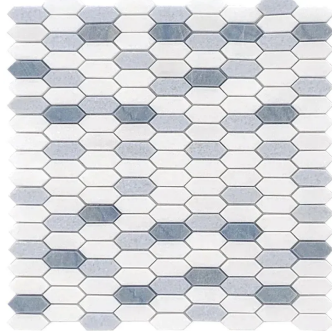

Thassos & Blue Celeste & Azul Macauba Marble Picket Polished Mosaic Tile

[View Product](#)

SKU	ATMKN44G57A
Item size	11x13 inch
Tile Finish	Polished
Coverage	0.993
Sold By	sheet
Sq Ft Per Box	4.965
Shade Variation	V3 (moderate)
Recommended thinset	Laticrete 254 Platinum
Country of Origin	China

Material	Thassos, Blue Celeste, Azul Macauba
Thickness	3/8 inch
Mounting type	Mesh Mounted
Priced By	sheet
Pieces Per Box	5
Weight	4.40
Tile Use	Indoor Walls, Light traffic floors, High traffic floors, Shower Walls, Shower Floor, Heat areas up to 150F, Commercial walls, Commercial Floors
Recommended Grout 1	Laticrete Permacolor White