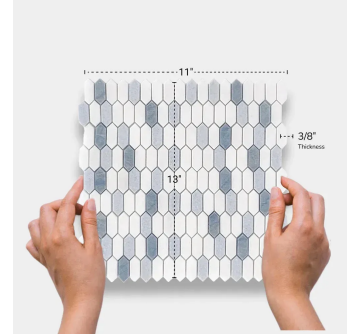

Thassos & Blue Celeste & Azul Macauba Marble Picket Polished Mosaic Tile

[View Product](#)

SKU	ATMKN44G57A
Item size	11x13 inch
Tile Finish	Polished
Coverage	0.993
Sold By	sheet
Sq Ft Per Box	4.965
Shade Variation	V3 (moderate)
Recommended thinset	Laticrete 254 Platinum
Country of Origin	China

Material	Thassos, Blue Celeste, Azul Macauba
Thickness	3/8 inch
Mounting type	Mesh Mounted
Priced By	sheet
Pieces Per Box	5
Weight	4.40
Tile Use	Indoor Walls, Light traffic floors, High traffic floors, Shower Walls, Shower Floor, Heat areas up to 150F, Commercial walls, Commercial Floors
Recommended Grout 1	Laticrete Permacolor White