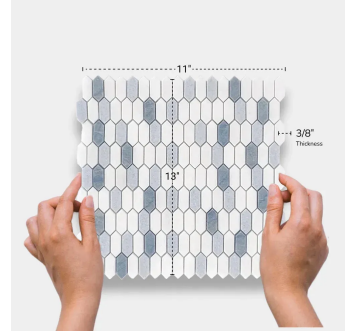

Thassos & Blue Celeste & Azul Macauba Marble Picket Polished Mosaic Tile

[View Product](#)

SKU	ATMKN44G57A
Item size	11x13 inch
Tile Finish	Polished
Coverage	0.993
Sold By	sheet
Sq Ft Per Box	4.965
Shade Variation	V3 (moderate)
Recommended thinset	Laticrete 254 Platinum
Country of Origin	China

Material	Thassos, Blue Celeste, Azul Macauba
Thickness	3/8 inch
Mounting type	Mesh Mounted
Priced By	sheet
Pieces Per Box	5
Weight	4.40
Tile Use	Indoor Walls, Light traffic floors, High traffic floors, Shower Walls, Shower Floor, Heat areas up to 150F, Commercial walls, Commercial Floors
Recommended Grout 1	Laticrete Permacolor White