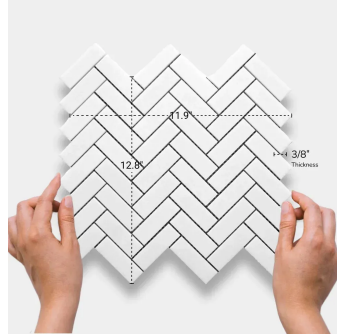

Thassos Marble Herringbone Honed Mosaic Tile

[View Product](#)

SKU	ATMKN44H10HA	Material	Thassos Honed
Item size	11.9x12.8 inch	Thickness	3/8 inch
Tile Finish	Honed	Mounting type	Mesh Mounted
Coverage	1.058	Priced By	sheet
Sold By	sheet	Pieces Per Box	5
Sq Ft Per Box	5.289	Weight	4.20
Tile Use	Outdoors, Indoor Walls, Light traffic floors, High traffic floors, Shower Walls, Shower Floor, Heat areas up to 150F, Commercial walls, Commercial Floors	Recommended thinset	Laticrete 254 Platinum
Recommended Grout 1	Laticrete Permacolor White	Country of Origin	China