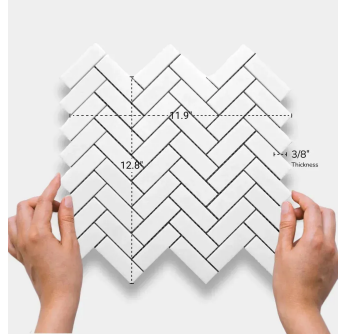

Thassos Marble Herringbone Honed Mosaic Tile

[View Product](#)

SKU	ATMKN44H10HA
Item size	11.9x12.8 inch
Tile Finish	Honed
Coverage	1.058
Sold By	sheet
Sq Ft Per Box	5.289
Tile Use	Outdoors, Indoor Walls, Light traffic floors, High traffic floors, Shower Walls, Shower Floor, Heat areas up to 150F, Commercial walls, Commercial Floors
Recommended Grout 1	Laticrete Permacolor White

Material	Thassos Honed
Thickness	3/8 inch
Mounting type	Mesh Mounted
Priced By	sheet
Pieces Per Box	5
Weight	4.20
Recommended thinset	Laticrete 254 Platinum
Country of Origin	China