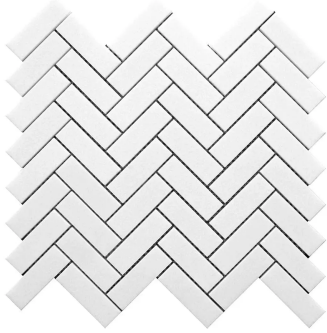

Thassos Marble Herringbone Honed Mosaic Tile

[View Product](#)

| | | | |
|---------------------|---|---------------------|------------------------|
| SKU | ATMKN44H10HA | Material | Thassos Honed |
| Item size | 11.9x12.8 inch | Thickness | 3/8 inch |
| Tile Finish | Honed | Mounting type | Mesh Mounted |
| Coverage | 1.058 | Priced By | sheet |
| Sold By | sheet | Pieces Per Box | 5 |
| Sq Ft Per Box | 5.289 | Weight | 4.20 |
| Tile Use | Outdoors, Indoor Walls, Light traffic floors, High traffic floors, Shower Walls, Shower Floor, Heat areas up to 150F, Commercial walls, Commercial Floors | Recommended thinset | Laticrete 254 Platinum |
| Recommended Grout 1 | Laticrete Permacolor White | Country of Origin | China |