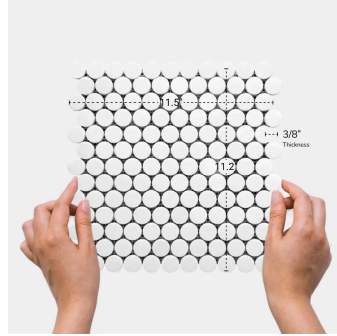

# Thassos Marble Penny Round Honed Mosaic Tile

[View Product](#)

SKU	ATMKN44P21HA	Material	Thassos Honed
Item size	11.2x11.5 inch	Thickness	3/8 inch
Tile Finish	Polished	Mounting type	Mesh Mounted
Coverage	0.894	Priced By	sheet
Sold By	sheet	Pieces Per Box	5
Sq Ft Per Box	4.472	Weight	4.00
Tile Use	Outdoors, Indoor Walls, Light traffic floors, High traffic floors, Shower Walls, Shower Floor, Heat areas up to 150F, Commercial walls, Commercial Floors	Recommended thinset	Laticrete 254 Platinum
Recommended Grout 1	Laticrete Permacolor White	Country of Origin	China