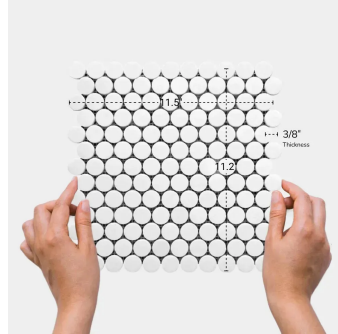

Thassos Marble Penny Round Honed Mosaic Tile

[View Product](#)

SKU	ATMKN44P21HA
Item size	11.2x11.5 inch
Tile Finish	Polished
Coverage	0.894
Sold By	sheet
Sq Ft Per Box	4.472
Tile Use	Outdoors, Indoor Walls, Light traffic floors, High traffic floors, Shower Walls, Shower Floor, Heat areas up to 150F, Commercial walls, Commercial Floors

Material	Thassos Honed
Thickness	3/8 inch
Mounting type	Mesh Mounted
Priced By	sheet
Pieces Per Box	5
Weight	4.00
Recommended thinset	Laticrete 254 Platinum
Country of Origin	China

Recommended Grout 1 Laticrete Permacolor White