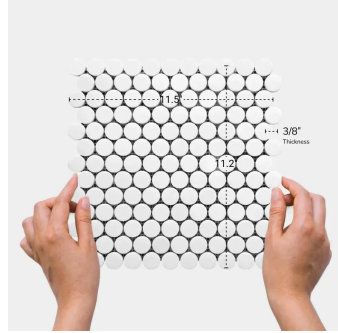

Thassos Marble Penny Round Honed Mosaic Tile

[View Product](#)

SKU	ATMKN44P21HA
Item size	11.2x11.5 inch
Tile Finish	Polished
Coverage	0.894
Sold By	sheet
Sq Ft Per Box	4.472
Tile Use	Outdoors, Indoor Walls, Light traffic floors, High traffic floors, Shower Walls, Shower Floor, Heat areas up to 150F, Commercial walls, Commercial Floors

Material	Thassos Honed
Thickness	3/8 inch
Mounting type	Mesh Mounted
Priced By	sheet
Pieces Per Box	5
Weight	4.00
Recommended thinset	Laticrete 254 Platinum
Country of Origin	China

Recommended Grout 1 Laticrete Permacolor White