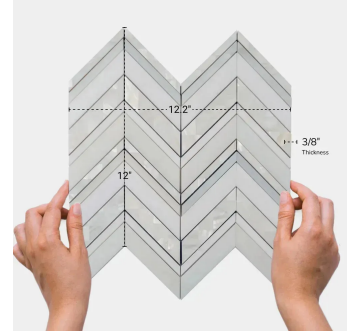

Thassos Marble & Shell Herringbone Polished Mosaic Tile

[View Product](#)

SKU	ATALA44C11A
Item size	12x12.2 inch
Tile Finish	Polished
Coverage	1.017
Sold By	sheet
Sq Ft Per Box	5.083
Tile Use	Indoor Walls, Light traffic floors, Shower Walls, Heat areas up to 150F, Commercial walls
Recommended Grout 1	Laticrete Permacolor White

Material	Thassos, Shell
Thickness	3/8 inch
Mounting type	Mesh Mounted
Priced By	sheet
Pieces Per Box	5
Weight	4.40
Recommended thinset	Laticrete 254 Platinum
Country of Origin	China