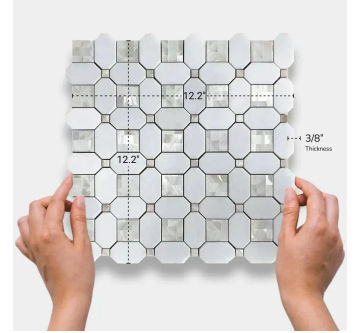

Thassos Marble & Shell Octagon Polished Mosaic Tile

[View Product](#)

SKU	ATALA44S10A
Item size	12.2x12.2 inch
Tile Finish	Polished
Coverage	1.034
Sold By	sheet
Sq Ft Per Box	5.168
Tile Use	Indoor Walls, Light traffic floors, Shower Walls, Heat areas up to 150F, Commercial walls
Recommended Grout 1	Laticrete Permacolor White

Material	Thassos, Shell
Thickness	3/8 inch
Mounting type	Mesh Mounted
Priced By	sheet
Pieces Per Box	5
Weight	5.3
Recommended thinset	Laticrete 254 Platinum
Country of Origin	China