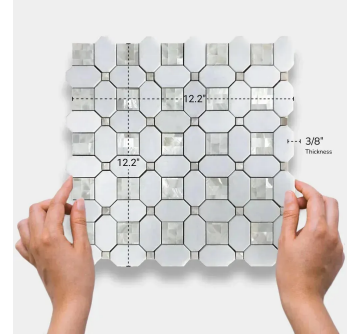

Thassos Marble & Shell Octagon Polished Mosaic Tile

[View Product](#)

SKU	ATALA44S10A
Item size	12.2x12.2 inch
Tile Finish	Polished
Coverage	1.034
Sold By	sheet
Sq Ft Per Box	5.168
Tile Use	Indoor Walls, Light traffic floors, Shower Walls, Heat areas up to 150F, Commercial walls
Recommended Grout 1	Laticrete Permacolor White

Material	Thassos, Shell
Thickness	3/8 inch
Mounting type	Mesh Mounted
Priced By	sheet
Pieces Per Box	5
Weight	5.3
Recommended thinset	Laticrete 254 Platinum
Country of Origin	China