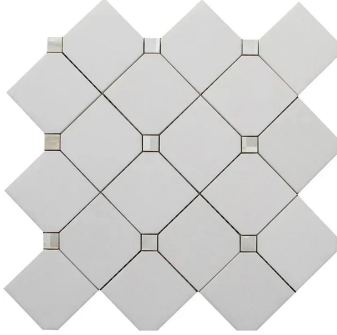

Thassos Marble & Shell Diamond Polished Mosaic Tile

[View Product](#)

SKU	ATALA44S18A	Material	Thassos, Shell
Item size	11.4x11.4 inch	Thickness	3/8 inch
Tile Finish	Polished	Mounting type	Mesh Mounted
Coverage	0.903	Priced By	sheet
Sold By	sheet	Pieces Per Box	5
Sq Ft Per Box	4.513	Weight	5.28
Tile Use	Indoor Walls, Light traffic floors, Shower Walls, Heat areas up to 150F, Commercial walls	Recommended thinset	Laticrete 254 Platinum
Recommended Grout 1	Laticrete Permacolor White	Country of Origin	China