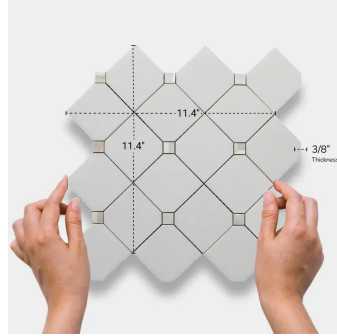

Thassos Marble & Shell Diamond Polished Mosaic Tile

[View Product](#)

SKU	ATALA44S18A	Material	Thassos, Shell
Item size	11.4x11.4 inch	Thickness	3/8 inch
Tile Finish	Polished	Mounting type	Mesh Mounted
Coverage	0.903	Priced By	sheet
Sold By	sheet	Pieces Per Box	5
Sq Ft Per Box	4.513	Weight	5.28
Tile Use	Indoor Walls, Light traffic floors, Shower Walls, Heat areas up to 150F, Commercial walls	Recommended thinset	Laticrete 254 Platinum
Recommended Grout 1	Laticrete Permacolor White	Country of Origin	China