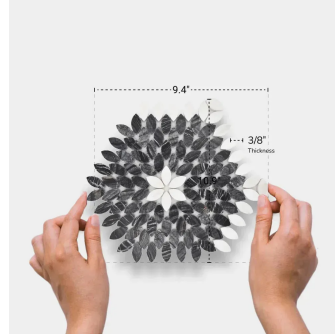

Wood Black & Dolomite Marble Leaf Polished Mosaic Tile

[View Product](#)

SKU	ATMIC4401LFBKA
Item size	10.9x9.4 inch
Tile Finish	Polished
Coverage	0.709
Sold By	sheet
Sq Ft Per Box	3.546
Tile Use	Outdoors, Indoor Walls, Light traffic floors, High traffic floors, Shower Walls, Shower Floor, Steam Room, Heat areas up to 150F, Commercial walls, Commercial Floors
Recommended thinset	Laticrete 254 Platinum

Material	Wood Black, Dolomite
Thickness	3/8 inch
Mounting type	Mesh Mounted
Priced By	sheet
Pieces Per Box	5
Weight	3.3
Shade Variation	V3 (moderate)
Country of Origin	China