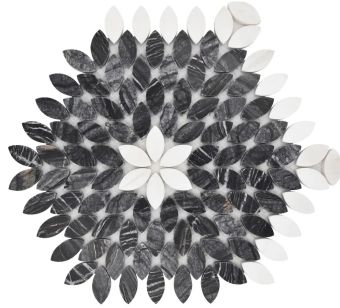

Wood Black & Dolomite Marble Leaf Polished Mosaic Tile

[View Product](#)

SKU	ATMIC4401LFBKA	Material	Wood Black, Dolomite
Item size	10.9x9.4 inch	Thickness	3/8 inch
Tile Finish	Polished	Mounting type	Mesh Mounted
Coverage	0.709	Priced By	sheet
Sold By	sheet	Pieces Per Box	5
Sq Ft Per Box	3.546	Weight	3.3
Tile Use	Outdoors, Indoor Walls, Light traffic floors, High traffic floors, Shower Walls, Shower Floor, Steam Room, Heat areas up to 150F, Commercial walls, Commercial Floors	Shade Variation	V3 (moderate)
Recommended thinset	Laticrete 254 Platinum	Country of Origin	China