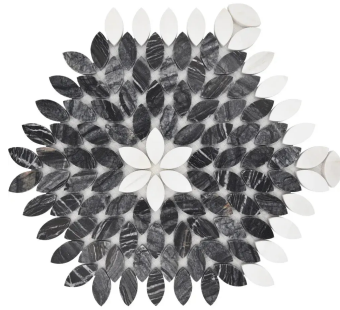

Wood Black & Dolomite Marble Leaf Polished Mosaic Tile

[View Product](#)

SKU	ATMIC4401LFBKA	Material	Wood Black, Dolomite
Item size	10.9x9.4 inch	Thickness	3/8 inch
Tile Finish	Polished	Mounting type	Mesh Mounted
Coverage	0.709	Priced By	sheet
Sold By	sheet	Pieces Per Box	5
Sq Ft Per Box	3.546	Weight	3.3
Tile Use	Outdoors, Indoor Walls, Light traffic floors, High traffic floors, Shower Walls, Shower Floor, Steam Room, Heat areas up to 150F, Commercial walls, Commercial Floors	Shade Variation	V3 (moderate)
Recommended thinset	Laticrete 254 Platinum	Country of Origin	China