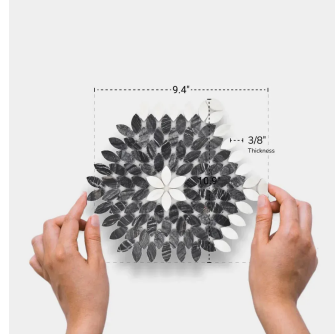

Wood Black & Dolomite Marble Leaf Polished Mosaic Tile

[View Product](#)

SKU	ATMIC4401LFBKA	Material	Wood Black, Dolomite
Item size	10.9x9.4 inch	Thickness	3/8 inch
Tile Finish	Polished	Mounting type	Mesh Mounted
Coverage	0.709	Priced By	sheet
Sold By	sheet	Pieces Per Box	5
Sq Ft Per Box	3.546	Weight	3.3
Tile Use	Outdoors, Indoor Walls, Light traffic floors, High traffic floors, Shower Walls, Shower Floor, Steam Room, Heat areas up to 150F, Commercial walls, Commercial Floors	Shade Variation	V3 (moderate)
Recommended thinset	Laticrete 254 Platinum	Country of Origin	China