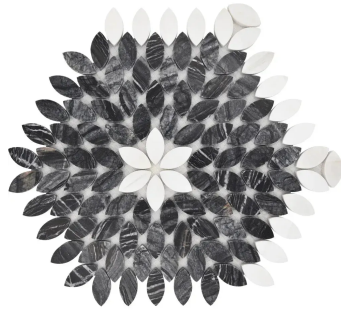

Wood Black & Dolomite Marble Leaf Polished Mosaic Tile

[View Product](#)

SKU	ATMIC4401LFBKA
Item size	10.9x9.4 inch
Tile Finish	Polished
Coverage	0.709
Sold By	sheet
Sq Ft Per Box	3.546
Tile Use	Outdoors, Indoor Walls, Light traffic floors, High traffic floors, Shower Walls, Shower Floor, Steam Room, Heat areas up to 150F, Commercial walls, Commercial Floors
Recommended thinset	Laticrete 254 Platinum

Material	Wood Black, Dolomite
Thickness	3/8 inch
Mounting type	Mesh Mounted
Priced By	sheet
Pieces Per Box	5
Weight	3.3
Shade Variation	V3 (moderate)
Country of Origin	China