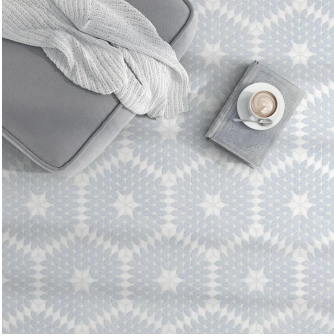

## Blue Celeste & Thassos Marble Leaf Polished Mosaic Tile

[View Product](#)

SKU	ATMIC4402LFBLA	Material	Blue Celeste, Thassos
Item size	10.9x9.4 inch	Thickness	3/8 inch
Tile Finish	Polished	Mounting type	Mesh Mounted
Coverage	0.709	Priced By	sheet
Sold By	sheet	Pieces Per Box	5
Sq Ft Per Box	3.546	Weight	3.3
Tile Use	Indoor Walls, Light traffic floors, High traffic floors, Shower Walls, Shower Floor, Heat areas up to 150F, Commercial walls, Commercial Floors	Shade Variation	V3 (moderate)
Recommended thinset	Laticrete 254 Platinum	Country of Origin	China