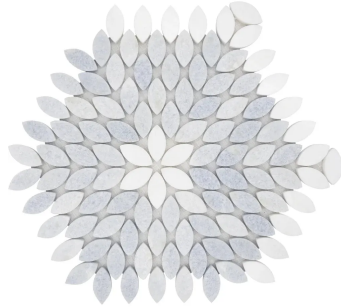

Blue Celeste & Thassos Marble Leaf Polished Mosaic Tile

[View Product](#)

SKU	ATMIC4402LFBLA	Material	Blue Celeste, Thassos
Item size	10.9x9.4 inch	Thickness	3/8 inch
Tile Finish	Polished	Mounting type	Mesh Mounted
Coverage	0.709	Priced By	sheet
Sold By	sheet	Pieces Per Box	5
Sq Ft Per Box	3.546	Weight	3.3
Tile Use	Indoor Walls, Light traffic floors, High traffic floors, Shower Walls, Shower Floor, Heat areas up to 150F, Commercial walls, Commercial Floors	Shade Variation	V3 (moderate)
Recommended thinset	Laticrete 254 Platinum	Country of Origin	China