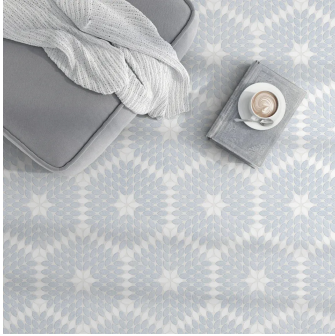

Blue Celeste & Thassos Marble Leaf Polished Mosaic Tile

[View Product](#)

SKU	ATMIC4402LFBLA	Material	Blue Celeste, Thassos
Item size	10.9x9.4 inch	Thickness	3/8 inch
Tile Finish	Polished	Mounting type	Mesh Mounted
Coverage	0.709	Priced By	sheet
Sold By	sheet	Pieces Per Box	5
Sq Ft Per Box	3.546	Weight	3.3
Tile Use	Indoor Walls, Light traffic floors, High traffic floors, Shower Walls, Shower Floor, Heat areas up to 150F, Commercial walls, Commercial Floors	Shade Variation	V3 (moderate)
Recommended thinset	Laticrete 254 Platinum	Country of Origin	China