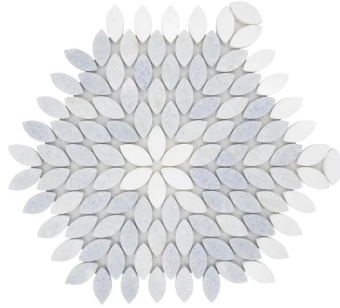

## Blue Celeste & Thassos Marble Leaf Polished Mosaic Tile

[View Product](#)

SKU	ATMIC4402LFBLA	Material	Blue Celeste, Thassos
Item size	10.9x9.4 inch	Thickness	3/8 inch
Tile Finish	Polished	Mounting type	Mesh Mounted
Coverage	0.709	Priced By	sheet
Sold By	sheet	Pieces Per Box	5
Sq Ft Per Box	3.546	Weight	3.3
Tile Use	Indoor Walls, Light traffic floors, High traffic floors, Shower Walls, Shower Floor, Heat areas up to 150F, Commercial walls, Commercial Floors	Shade Variation	V3 (moderate)
Recommended thinset	Laticrete 254 Platinum	Country of Origin	China