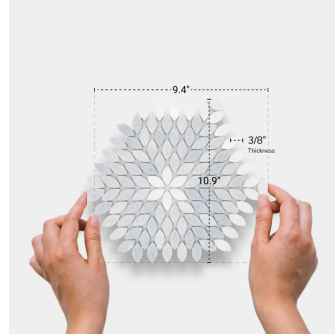

## Blue Celeste & Thassos Marble Leaf Polished Mosaic Tile

[View Product](#)

SKU	ATMIC4402LFBLA	Material	Blue Celeste, Thassos
Item size	10.9x9.4 inch	Thickness	3/8 inch
Tile Finish	Polished	Mounting type	Mesh Mounted
Coverage	0.709	Priced By	sheet
Sold By	sheet	Pieces Per Box	5
Sq Ft Per Box	3.546	Weight	3.3
Tile Use	Indoor Walls, Light traffic floors, High traffic floors, Shower Walls, Shower Floor, Heat areas up to 150F, Commercial walls, Commercial Floors	Shade Variation	V3 (moderate)
Recommended thinset	Laticrete 254 Platinum	Country of Origin	China