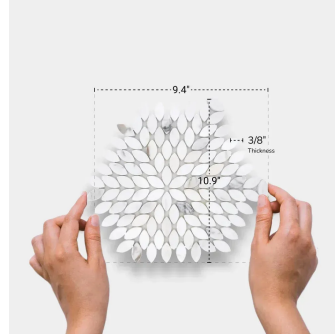

Calacatta Gold & Thassos Marble Leaf Polished Mosaic Tile

[View Product](#)

SKU	ATMIC4403LFCTA
Item size	10.9x9.4 inch
Tile Finish	Polished
Coverage	0.709
Sold By	sheet
Sq Ft Per Box	3.546
Tile Use	Indoor Walls, Light traffic floors, High traffic floors, Shower Walls, Shower Floor, Heat areas up to 150F, Commercial walls, Commercial Floors
Recommended thinset	Laticrete 254 Platinum

Material	Calacatta Gold, Thassos
Thickness	3/8 inch
Mounting type	Mesh Mounted
Priced By	sheet
Pieces Per Box	5
Weight	3.3
Shade Variation	V3 (moderate)
Country of Origin	China