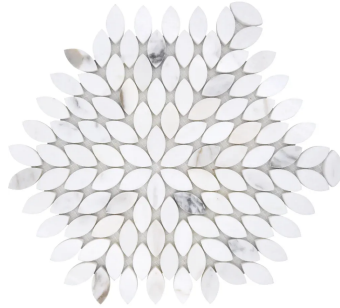

Calacatta Gold & Thassos Marble Leaf Polished Mosaic Tile

[View Product](#)

SKU	ATMIC4403LFCTA	Material	Calacatta Gold, Thassos
Item size	10.9x9.4 inch	Thickness	3/8 inch
Tile Finish	Polished	Mounting type	Mesh Mounted
Coverage	0.709	Priced By	sheet
Sold By	sheet	Pieces Per Box	5
Sq Ft Per Box	3.546	Weight	3.3
Tile Use	Indoor Walls, Light traffic floors, High traffic floors, Shower Walls, Shower Floor, Heat areas up to 150F, Commercial walls, Commercial Floors	Shade Variation	V3 (moderate)
Recommended thinset	Laticrete 254 Platinum	Country of Origin	China