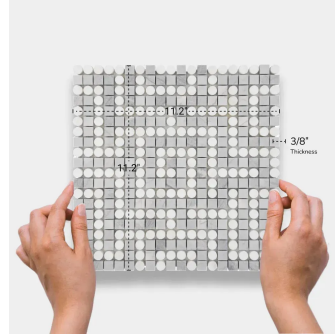

# Lais Gray & Dolomite Marble Circular Line Polished Mosaic Tile

[View Product](#)

SKU	ATMIC4405DTWTA
Item size	11.2x11.2 inch
Tile Finish	Polished
Coverage	0.872
Sold By	sheet
Sq Ft Per Box	4.362
Tile Use	Outdoors, Indoor Walls, Light traffic floors, High traffic floors, Shower Walls, Shower Floor, Steam Room, Heat areas up to 150F, Commercial walls, Commercial Floors
Recommended thinset	Laticrete 254 Platinum

Material	Lais Gray, Dolomite
Thickness	3/8 inch
Mounting type	Mesh Mounted
Priced By	sheet
Pieces Per Box	5
Weight	4.1
Shade Variation	V3 (moderate)
Country of Origin	China