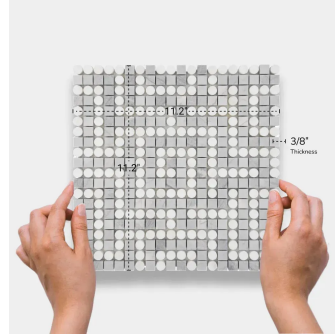

Lais Gray & Dolomite Marble Circular Line Polished Mosaic Tile

[View Product](#)

SKU	ATMIC4405DTWTA
Item size	11.2x11.2 inch
Tile Finish	Polished
Coverage	0.872
Sold By	sheet
Sq Ft Per Box	4.362
Tile Use	Outdoors, Indoor Walls, Light traffic floors, High traffic floors, Shower Walls, Shower Floor, Steam Room, Heat areas up to 150F, Commercial walls, Commercial Floors
Recommended thinset	Laticrete 254 Platinum

Material	Lais Gray, Dolomite
Thickness	3/8 inch
Mounting type	Mesh Mounted
Priced By	sheet
Pieces Per Box	5
Weight	4.1
Shade Variation	V3 (moderate)
Country of Origin	China