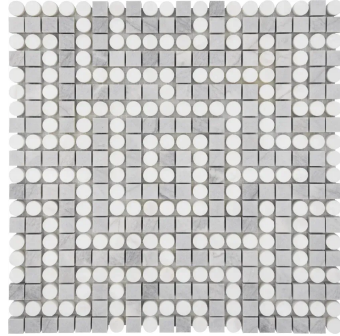

# Lais Gray & Dolomite Marble Circular Line Polished Mosaic Tile

[View Product](#)

SKU	ATMIC4405DTWTA
Item size	11.2x11.2 inch
Tile Finish	Polished
Coverage	0.872
Sold By	sheet
Sq Ft Per Box	4.362
Tile Use	Outdoors, Indoor Walls, Light traffic floors, High traffic floors, Shower Walls, Shower Floor, Steam Room, Heat areas up to 150F, Commercial walls, Commercial Floors
Recommended thinset	Laticrete 254 Platinum

Material	Lais Gray, Dolomite
Thickness	3/8 inch
Mounting type	Mesh Mounted
Priced By	sheet
Pieces Per Box	5
Weight	4.1
Shade Variation	V3 (moderate)
Country of Origin	China