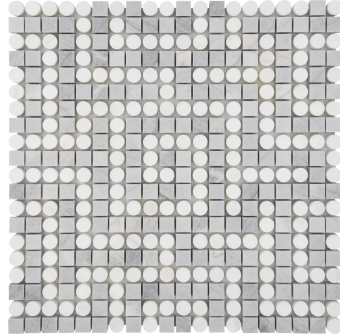

Lais Gray & Dolomite Marble Circular Line Polished Mosaic Tile

[View Product](#)

SKU	ATMIC4405DTWTA	Material	Lais Gray, Dolomite
Item size	11.2x11.2 inch	Thickness	3/8 inch
Tile Finish	Polished	Mounting type	Mesh Mounted
Coverage	0.872	Priced By	sheet
Sold By	sheet	Pieces Per Box	5
Sq Ft Per Box	4.362	Weight	4.1
Tile Use	Outdoors, Indoor Walls, Light traffic floors, High traffic floors, Shower Walls, Shower Floor, Steam Room, Heat areas up to 150F, Commercial walls, Commercial Floors	Shade Variation	V3 (moderate)
Recommended thinset	Laticrete 254 Platinum	Country of Origin	China