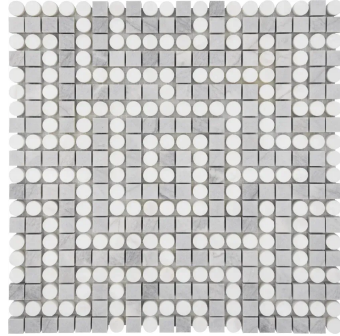

Lais Gray & Dolomite Marble Circular Line Polished Mosaic Tile

[View Product](#)

SKU	ATMIC4405DTWTA
Item size	11.2x11.2 inch
Tile Finish	Polished
Coverage	0.872
Sold By	sheet
Sq Ft Per Box	4.362
Tile Use	Outdoors, Indoor Walls, Light traffic floors, High traffic floors, Shower Walls, Shower Floor, Steam Room, Heat areas up to 150F, Commercial walls, Commercial Floors
Recommended thinset	Laticrete 254 Platinum

Material	Lais Gray, Dolomite
Thickness	3/8 inch
Mounting type	Mesh Mounted
Priced By	sheet
Pieces Per Box	5
Weight	4.1
Shade Variation	V3 (moderate)
Country of Origin	China