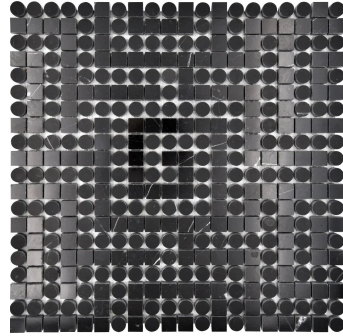

# Black Marble Circular Line Polished & Honed Mosaic Tile

[View Product](#)

SKU	ATMIC4406DTBKA
Item size	11.2x11.2 inch
Tile Finish	Polished   Honed
Coverage	0.872
Sold By	sheet
Sq Ft Per Box	4.362
Tile Use	Outdoors, Indoor Walls, Light traffic floors, High traffic floors, Shower Walls, Shower Floor, Steam Room, Heat areas up to 150F, Commercial walls, Commercial Floors
Recommended thinset	Laticrete 254 Platinum

Material	Eastern Black Polished, Eastern Black honed
Thickness	3/8 inch
Mounting type	Mesh Mounted
Priced By	sheet
Pieces Per Box	5
Weight	4.1
Shade Variation	V3 (moderate)
Country of Origin	China