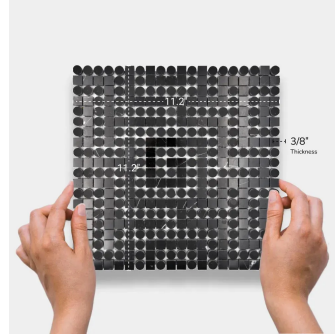

# Black Marble Circular Line Polished & Honed Mosaic Tile

[View Product](#)

SKU	ATMIC4406DTBKA
Item size	11.2x11.2 inch
Tile Finish	Polished   Honed
Coverage	0.872
Sold By	sheet
Sq Ft Per Box	4.362
Tile Use	Outdoors, Indoor Walls, Light traffic floors, High traffic floors, Shower Walls, Shower Floor, Steam Room, Heat areas up to 150F, Commercial walls, Commercial Floors
Recommended thinset	Laticrete 254 Platinum

Material	Eastern Black Polished, Eastern Black honed
Thickness	3/8 inch
Mounting type	Mesh Mounted
Priced By	sheet
Pieces Per Box	5
Weight	4.1
Shade Variation	V3 (moderate)
Country of Origin	China