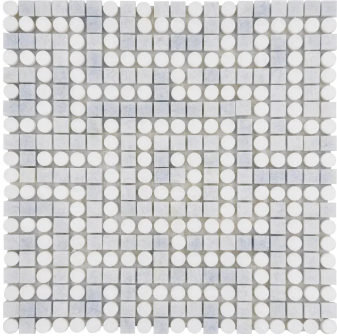

# Blue Celeste & Thassos Marble Circular Line Polished Mosaic Tile

[View Product](#)

SKU	ATMIC4407DTBLA	Material	Blue Celeste, Thassos
Item size	11.2x11.2 inch	Thickness	3/8 inch
Tile Finish	Polished	Mounting type	Mesh Mounted
Coverage	0.872	Priced By	sheet
Sold By	sheet	Pieces Per Box	5
Sq Ft Per Box	4.362	Weight	4.1
Tile Use	Indoor Walls, Light traffic floors, High traffic floors, Shower Walls, Shower Floor, Heat areas up to 150F, Commercial walls, Commercial Floors	Shade Variation	V3 (moderate)
Recommended thinset	Laticrete 254 Platinum	Country of Origin	China