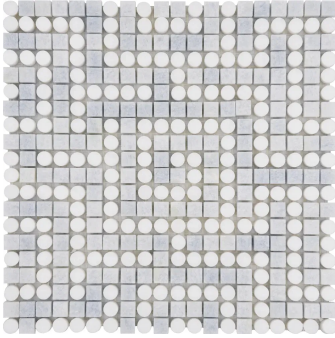

Blue Celeste & Thassos Marble Circular Line Polished Mosaic Tile

[View Product](#)

SKU	ATMIC4407DTBLA	Material	Blue Celeste, Thassos
Item size	11.2x11.2 inch	Thickness	3/8 inch
Tile Finish	Polished	Mounting type	Mesh Mounted
Coverage	0.872	Priced By	sheet
Sold By	sheet	Pieces Per Box	5
Sq Ft Per Box	4.362	Weight	4.1
Tile Use	Indoor Walls, Light traffic floors, High traffic floors, Shower Walls, Shower Floor, Heat areas up to 150F, Commercial walls, Commercial Floors	Shade Variation	V3 (moderate)
Recommended thinset	Laticrete 254 Platinum	Country of Origin	China