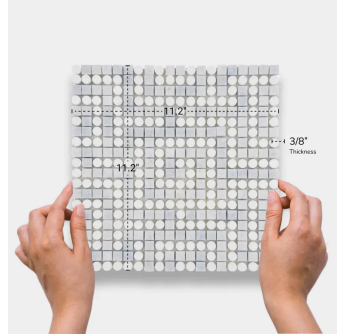

# Blue Celeste & Thassos Marble Circular Line Polished Mosaic Tile

[View Product](#)

SKU	ATMIC4407DTBLA	Material	Blue Celeste, Thassos
Item size	11.2x11.2 inch	Thickness	3/8 inch
Tile Finish	Polished	Mounting type	Mesh Mounted
Coverage	0.872	Priced By	sheet
Sold By	sheet	Pieces Per Box	5
Sq Ft Per Box	4.362	Weight	4.1
Tile Use	Indoor Walls, Light traffic floors, High traffic floors, Shower Walls, Shower Floor, Heat areas up to 150F, Commercial walls, Commercial Floors	Shade Variation	V3 (moderate)
Recommended thinset	Laticrete 254 Platinum	Country of Origin	China