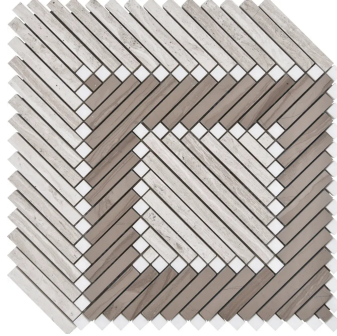

Wooden Grey & Athens Grey & Thassos Squared Linear Polished Mosaic Tile

[View Product](#)

SKU	ATMIC4410SQWGA	Material	Wooden Grey, Athens Grey, Thassos
Item size	8.8x12.4 inch	Thickness	3/8 inch
Tile Finish	Polished	Mounting type	Mesh Mounted
Coverage	0.762	Priced By	sheet
Sold By	sheet	Pieces Per Box	5
Sq Ft Per Box	3.811	Weight	3.6
Tile Use	Outdoors, Indoor Walls, Light traffic floors, High traffic floors, Shower Walls, Shower Floor, Steam Room, Heat areas up to 150F, Commercial walls, Commercial Floors	Shade Variation	V3 (moderate)
Recommended thinset	Laticrete 254 Platinum	Country of Origin	China