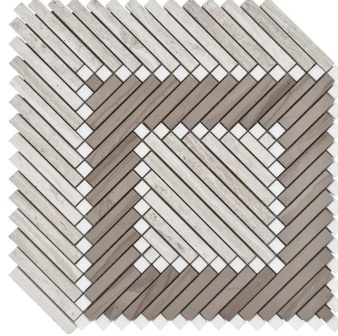

Wooden Grey & Athens Grey & Thassos Squared Linear Polished Mosaic Tile

[View Product](#)

SKU	ATMIC4410SQWGA
Item size	8.8x12.4 inch
Tile Finish	Polished
Coverage	0.762
Sold By	sheet
Sq Ft Per Box	3.811
Tile Use	Outdoors, Indoor Walls, Light traffic floors, High traffic floors, Shower Walls, Shower Floor, Steam Room, Heat areas up to 150F, Commercial walls, Commercial Floors
Recommended thinset	Laticrete 254 Platinum

Material	Wooden Grey, Athens Grey, Thassos
Thickness	3/8 inch
Mounting type	Mesh Mounted
Priced By	sheet
Pieces Per Box	5
Weight	3.6
Shade Variation	V3 (moderate)
Country of Origin	China