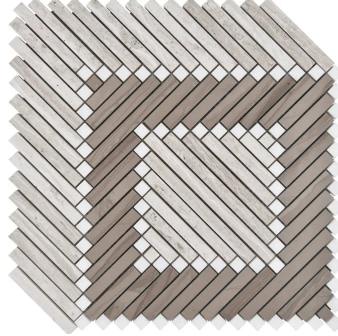

## Wooden Grey & Athens Grey & Thassos Squared Linear Polished Mosaic Tile

[View Product](#)

SKU	ATMIC4410SQWGA	Material	Wooden Grey, Athens Grey, Thassos
Item size	8.8x12.4 inch	Thickness	3/8 inch
Tile Finish	Polished	Mounting type	Mesh Mounted
Coverage	0.762	Priced By	sheet
Sold By	sheet	Pieces Per Box	5
Sq Ft Per Box	3.811	Weight	3.6
Tile Use	Outdoors, Indoor Walls, Light traffic floors, High traffic floors, Shower Walls, Shower Floor, Steam Room, Heat areas up to 150F, Commercial walls, Commercial Floors	Shade Variation	V3 (moderate)
Recommended thinset	Laticrete 254 Platinum	Country of Origin	China