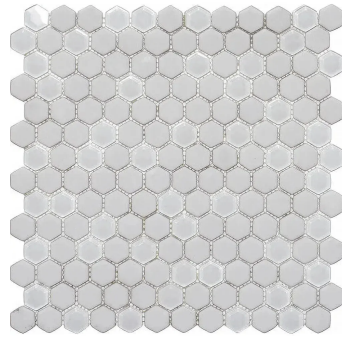

White Hexagon Recycled Glass Mosaic Tile

[View Product](#)

SKU	ATVRE4401A
Item size	11.8x12 inch
Tile Finish	Matte Glossy
Coverage	0.983
Sold By	sheet
Sq Ft Per Box	4.917
Tile Use	Outdoors, Indoor Walls, Light traffic floors, Shower Walls, Shower Floor, Steam Room, Swimming Pool, Heat areas up to 150F, Commercial walls
Recommended Grout 1	Laticrete Permacolor White

Material	Recycled Glass
Thickness	15/64 inch
Mounting type	Mesh Mounted
Priced By	sheet
Pieces Per Box	5
Weight	2.6
Recommended thinset	Laticrete Glass Tile Adhesive
Country of Origin	China