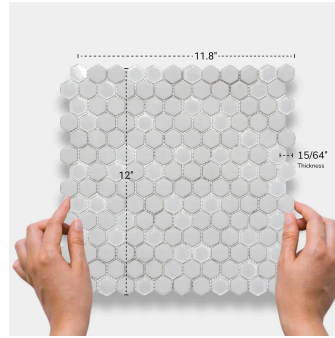

White Hexagon Recycled Glass Mosaic Tile

[View Product](#)

SKU	ATVRE4401A
Item size	11.8x12 inch
Tile Finish	Matte Glossy
Coverage	0.983
Sold By	sheet
Sq Ft Per Box	4.917
Tile Use	Outdoors, Indoor Walls, Light traffic floors, Shower Walls, Shower Floor, Steam Room, Swimming Pool, Heat areas up to 150F, Commercial walls
Recommended Grout 1	Laticrete Permacolor White

Material	Recycled Glass
Thickness	15/64 inch
Mounting type	Mesh Mounted
Priced By	sheet
Pieces Per Box	5
Weight	2.6
Recommended thinset	Laticrete Glass Tile Adhesive
Country of Origin	China