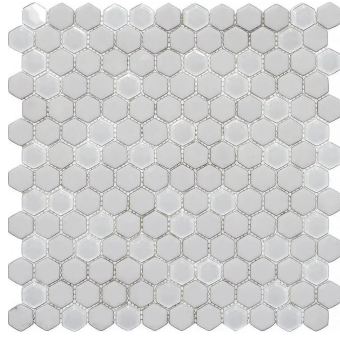

White Hexagon Recycled Glass Mosaic Tile

[View Product](#)

SKU	ATVRE4401A	Material	Recycled Glass
Item size	11.8x12 inch	Thickness	15/64 inch
Tile Finish	Matte Glossy	Mounting type	Mesh Mounted
Coverage	0.983	Priced By	sheet
Sold By	sheet	Pieces Per Box	5
Sq Ft Per Box	4.917	Weight	2.6
Tile Use	Outdoors, Indoor Walls, Light traffic floors, Shower Walls, Shower Floor, Steam Room, Swimming Pool, Heat areas up to 150F, Commercial walls	Recommended thinset	Laticrete Glass Tile Adhesive
Recommended Grout 1	Laticrete Permacolor White	Country of Origin	China