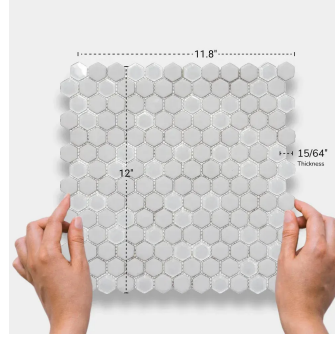

White Hexagon Recycled Glass Mosaic Tile

[View Product](#)

SKU	ATVRE4401A	Material	Recycled Glass
Item size	11.8x12 inch	Thickness	15/64 inch
Tile Finish	Matte Glossy	Mounting type	Mesh Mounted
Coverage	0.983	Priced By	sheet
Sold By	sheet	Pieces Per Box	5
Sq Ft Per Box	4.917	Weight	2.6
Tile Use	Outdoors, Indoor Walls, Light traffic floors, Shower Walls, Shower Floor, Steam Room, Swimming Pool, Heat areas up to 150F, Commercial walls	Recommended thinset	Laticrete Glass Tile Adhesive
Recommended Grout 1	Laticrete Permacolor White	Country of Origin	China