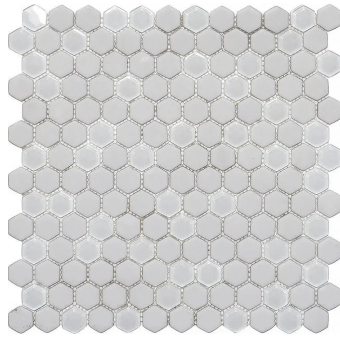

White Hexagon Recycled Glass Mosaic Tile

[View Product](#)

SKU	ATVRE4401A	Material	Recycled Glass
Item size	11.8x12 inch	Thickness	15/64 inch
Tile Finish	Matte Glossy	Mounting type	Mesh Mounted
Coverage	0.983	Priced By	sheet
Sold By	sheet	Pieces Per Box	5
Sq Ft Per Box	4.917	Weight	2.6
Tile Use	Outdoors, Indoor Walls, Light traffic floors, Shower Walls, Shower Floor, Steam Room, Swimming Pool, Heat areas up to 150F, Commercial walls	Recommended thinset	Laticrete Glass Tile Adhesive
Recommended Grout 1	Laticrete Permacolor White	Country of Origin	China