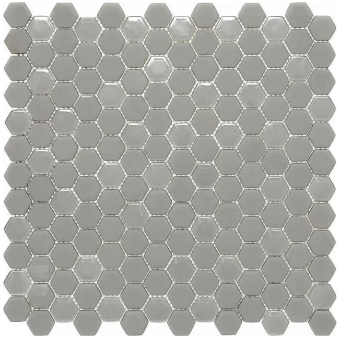

Gray Hexagon Recycled Glass Mosaic Tile

[View Product](#)

SKU	ATVRE4403A	Material	Recycled Glass
Item size	11.8x12 inch	Thickness	15/64 inch
Tile Finish	Matte Glossy	Mounting type	Mesh Mounted
Coverage	0.983	Priced By	sheet
Sold By	sheet	Pieces Per Box	5
Sq Ft Per Box	4.917	Weight	2.6
Tile Use	Outdoors, Indoor Walls, Light traffic floors, Shower Walls, Shower Floor, Steam Room, Swimming Pool, Heat areas up to 150F, Commercial walls	Recommended thinset	Laticrete Glass Tile Adhesive
Recommended Grout 1	Laticrete Permacolor White	Country of Origin	China