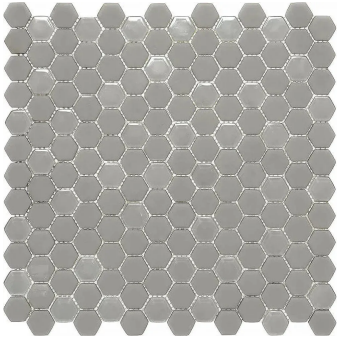

# Gray Hexagon Recycled Glass Mosaic Tile

[View Product](#)

SKU	ATVRE4403A	Material	Recycled Glass
Item size	11.8x12 inch	Thickness	15/64 inch
Tile Finish	Matte   Glossy	Mounting type	Mesh Mounted
Coverage	0.983	Priced By	sheet
Sold By	sheet	Pieces Per Box	5
Sq Ft Per Box	4.917	Weight	2.6
Tile Use	Outdoors, Indoor Walls, Light traffic floors, Shower Walls, Shower Floor, Steam Room, Swimming Pool, Heat areas up to 150F, Commercial walls	Recommended thinset	Laticrete Glass Tile Adhesive
Recommended Grout 1	Laticrete Permacolor White	Country of Origin	China