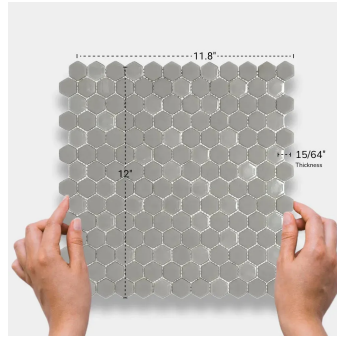

# Gray Hexagon Recycled Glass Mosaic Tile

[View Product](#)

SKU	ATVRE4403A	Material	Recycled Glass
Item size	11.8x12 inch	Thickness	15/64 inch
Tile Finish	Matte   Glossy	Mounting type	Mesh Mounted
Coverage	0.983	Priced By	sheet
Sold By	sheet	Pieces Per Box	5
Sq Ft Per Box	4.917	Weight	2.6
Tile Use	Outdoors, Indoor Walls, Light traffic floors, Shower Walls, Shower Floor, Steam Room, Swimming Pool, Heat areas up to 150F, Commercial walls	Recommended thinset	Laticrete Glass Tile Adhesive
Recommended Grout 1	Laticrete Permacolor White	Country of Origin	China