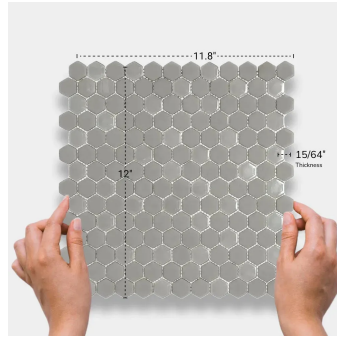

Gray Hexagon Recycled Glass Mosaic Tile

[View Product](#)

SKU	ATVRE4403A	Material	Recycled Glass
Item size	11.8x12 inch	Thickness	15/64 inch
Tile Finish	Matte Glossy	Mounting type	Mesh Mounted
Coverage	0.983	Priced By	sheet
Sold By	sheet	Pieces Per Box	5
Sq Ft Per Box	4.917	Weight	2.6
Tile Use	Outdoors, Indoor Walls, Light traffic floors, Shower Walls, Shower Floor, Steam Room, Swimming Pool, Heat areas up to 150F, Commercial walls	Recommended thinset	Laticrete Glass Tile Adhesive
Recommended Grout 1	Laticrete Permacolor White	Country of Origin	China