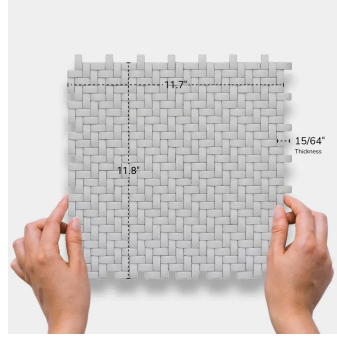

# White Basket Weave Matt Recycled Glass Mosaic Tile

[View Product](#)

SKU	ATVRE4407A	Material	Recycled Glass
Item size	11.7x11.8 inch	Thickness	15/64 inch
Tile Finish	Matte	Mounting type	Mesh Mounted
Coverage	0.959	Priced By	sheet
Sold By	sheet	Pieces Per Box	5
Sq Ft Per Box	4.794	Weight	2.2
Tile Use	Outdoors, Indoor Walls, Heat areas up to 150F	Recommended thinset	Laticrete Glass Tile Adhesive
Recommended Grout 1	Laticrete Permacolor White	Country of Origin	China