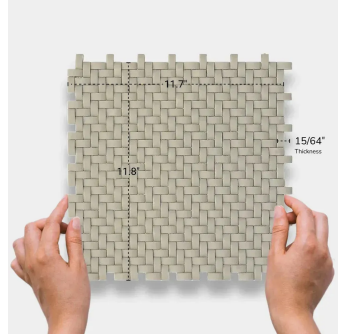

Gray Basket Weave Matt Recycled Glass Mosaic Tile

[View Product](#)

SKU	ATVRE4408A
Item size	11.7x11.8 inch
Tile Finish	Matte
Coverage	0.959
Sold By	sheet
Sq Ft Per Box	4.794
Tile Use	Outdoors, Indoor Walls, Heat areas up to 150F
Recommended Grout 1	Laticrete Permacolor White

Material	Recycled Glass
Thickness	15/64 inch
Mounting type	Mesh Mounted
Priced By	sheet
Pieces Per Box	5
Weight	2.2
Recommended thinset	Laticrete Glass Tile Adhesive
Country of Origin	China