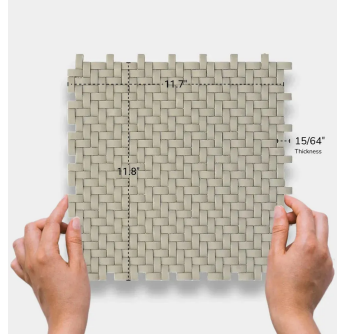

Gray Basket Weave Matt Recycled Glass Mosaic Tile

[View Product](#)

SKU	ATVRE4408A	Material	Recycled Glass
Item size	11.7x11.8 inch	Thickness	15/64 inch
Tile Finish	Matte	Mounting type	Mesh Mounted
Coverage	0.959	Priced By	sheet
Sold By	sheet	Pieces Per Box	5
Sq Ft Per Box	4.794	Weight	2.2
Tile Use	Outdoors, Indoor Walls, Heat areas up to 150F	Recommended thinset	Laticrete Glass Tile Adhesive
Recommended Grout 1	Laticrete Permacolor White	Country of Origin	China