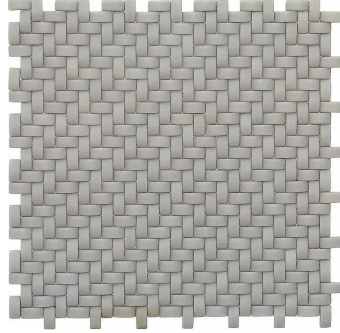

# Dark Gray Basket Weave Matt Recycled Glass Mosaic Tile

[View Product](#)

SKU	ATVRE4409A
Item size	11.7x11.8 inch
Tile Finish	Matte
Coverage	0.959
Sold By	sheet
Sq Ft Per Box	4.794
Tile Use	Outdoors, Indoor Walls, Heat areas up to 150F
Recommended Grout 1	Laticrete Permacolor White

Material	Recycled Glass
Thickness	15/64 inch
Mounting type	Mesh Mounted
Priced By	sheet
Pieces Per Box	5
Weight	2.2
Recommended thinset	Laticrete Glass Tile Adhesive
Country of Origin	China