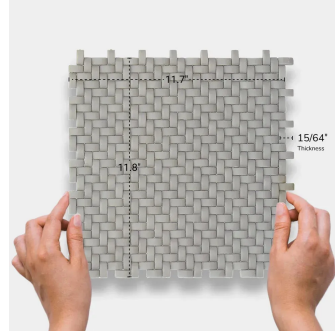

# Dark Gray Basket Weave Matt Recycled Glass Mosaic Tile

[View Product](#)

SKU	ATVRE4409A
Item size	11.7x11.8 inch
Tile Finish	Matte
Coverage	0.959
Sold By	sheet
Sq Ft Per Box	4.794
Tile Use	Outdoors, Indoor Walls, Heat areas up to 150F
Recommended Grout 1	Laticrete Permacolor White

Material	Recycled Glass
Thickness	15/64 inch
Mounting type	Mesh Mounted
Priced By	sheet
Pieces Per Box	5
Weight	2.2
Recommended thinset	Laticrete Glass Tile Adhesive
Country of Origin	China