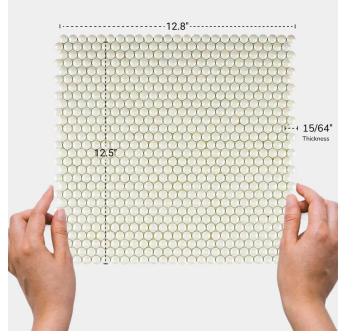

White Pearl Penny Round Glossy Recycled Glass Mosaic Tile

[View Product](#)

SKU	ATVRE4410A
Item size	12.5x12.8 inch
Tile Finish	Glossy Iridescent
Coverage	1.111
Sold By	sheet
Sq Ft Per Box	11.111
Tile Use	Outdoors, Indoor Walls, Light traffic floors, High traffic floors, Shower Walls, Shower Floor, Steam Room, Heat areas up to 150F, Commercial walls
Recommended Grout 1	Laticrete Permacolor White

Material	Recycled Glass
Thickness	15/64 inch
Mounting type	Mesh Mounted
Priced By	sheet
Pieces Per Box	10
Weight	2.4
Recommended thinset	Laticrete Glass Tile Adhesive
Country of Origin	China