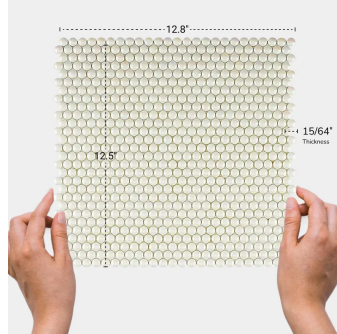

White Pearl Penny Round Glossy Recycled Glass Mosaic Tile

[View Product](#)

SKU	ATVRE4410A	Material	Recycled Glass
Item size	12.5x12.8 inch	Thickness	15/64 inch
Tile Finish	Glossy Iridescent	Mounting type	Mesh Mounted
Coverage	1.111	Priced By	sheet
Sold By	sheet	Pieces Per Box	10
Sq Ft Per Box	11.111	Weight	2.4
Tile Use	Outdoors, Indoor Walls, Light traffic floors, High traffic floors, Shower Walls, Shower Floor, Steam Room, Heat areas up to 150F, Commercial walls	Recommended thinset	Laticrete Glass Tile Adhesive
Recommended Grout 1	Laticrete Permacolor White	Country of Origin	China