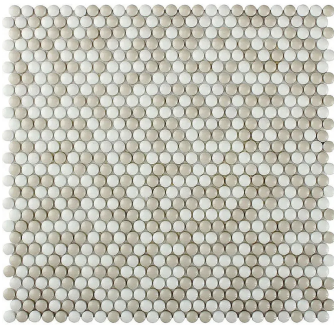

White and Cream Penny Round Glossy Recycled Glass Mosaic Tile

[View Product](#)

SKU	ATVRE4411A	Material	Recycled Glass
Item size	12.5x12.8 inch	Thickness	15/64 inch
Tile Finish	Glossy	Mounting type	Mesh Mounted
Coverage	1.111	Priced By	sheet
Sold By	sheet	Pieces Per Box	10
Sq Ft Per Box	11.111	Weight	2.4
Tile Use	Outdoors, Indoor Walls, Light traffic floors, High traffic floors, Shower Walls, Shower Floor, Steam Room, Swimming Pool, Heat areas up to 150F, Commercial walls	Recommended thinset	Laticrete Glass Tile Adhesive
Recommended Grout 1	Laticrete Permacolor White	Country of Origin	China