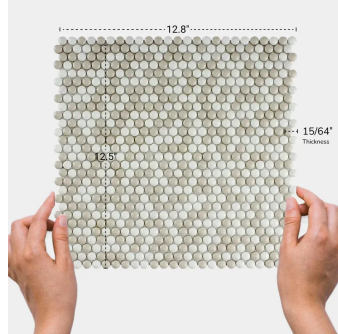

White and Cream Penny Round Glossy Recycled Glass Mosaic Tile

[View Product](#)

SKU	ATVRE4411A	Material	Recycled Glass
Item size	12.5x12.8 inch	Thickness	15/64 inch
Tile Finish	Glossy	Mounting type	Mesh Mounted
Coverage	1.111	Priced By	sheet
Sold By	sheet	Pieces Per Box	10
Sq Ft Per Box	11.111	Weight	2.4
Tile Use	Outdoors, Indoor Walls, Light traffic floors, High traffic floors, Shower Walls, Shower Floor, Steam Room, Swimming Pool, Heat areas up to 150F, Commercial walls	Recommended thinset	Laticrete Glass Tile Adhesive
Recommended Grout 1	Laticrete Permacolor White	Country of Origin	China