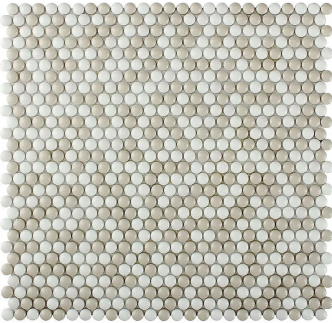

White and Cream Penny Round Glossy Recycled Glass Mosaic Tile

[View Product](#)

SKU	ATVRE4411A	Material	Recycled Glass
Item size	12.5x12.8 inch	Thickness	15/64 inch
Tile Finish	Glossy	Mounting type	Mesh Mounted
Coverage	1.111	Priced By	sheet
Sold By	sheet	Pieces Per Box	10
Sq Ft Per Box	11.111	Weight	2.4
Tile Use	Outdoors, Indoor Walls, Light traffic floors, High traffic floors, Shower Walls, Shower Floor, Steam Room, Swimming Pool, Heat areas up to 150F, Commercial walls	Recommended thinset	Laticrete Glass Tile Adhesive
Recommended Grout 1	Laticrete Permacolor White	Country of Origin	China