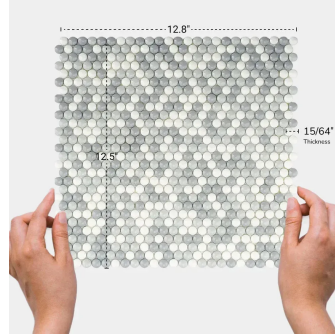

# White and Gray Penny Round Glossy Recycled Glass Mosaic Tile

[View Product](#)

SKU	ATVRE4412A
Item size	12.5x12.8 inch
Tile Finish	Glossy
Coverage	1.111
Sold By	sheet
Sq Ft Per Box	11.111
Tile Use	Outdoors, Indoor Walls, Light traffic floors, High traffic floors, Shower Walls, Shower Floor, Steam Room, Swimming Pool, Heat areas up to 150F, Commercial walls

Material	Recycled Glass
Thickness	15/64 inch
Mounting type	Mesh Mounted
Priced By	sheet
Pieces Per Box	10
Weight	2.4
Recommended thinset	Laticrete Glass Tile Adhesive
Country of Origin	China

Recommended Grout 1 Laticrete Permacolor White