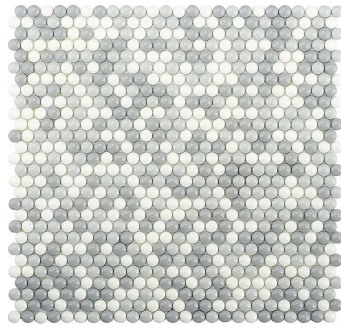

# White and Gray Penny Round Glossy Recycled Glass Mosaic Tile

[View Product](#)

SKU	ATVRE4412A
Item size	12.5x12.8 inch
Tile Finish	Glossy
Coverage	1.111
Sold By	sheet
Sq Ft Per Box	11.111
Tile Use	Outdoors, Indoor Walls, Light traffic floors, High traffic floors, Shower Walls, Shower Floor, Steam Room, Swimming Pool, Heat areas up to 150F, Commercial walls

Material	Recycled Glass
Thickness	15/64 inch
Mounting type	Mesh Mounted
Priced By	sheet
Pieces Per Box	10
Weight	2.4
Recommended thinset	Laticrete Glass Tile Adhesive
Country of Origin	China

Recommended Grout 1 Laticrete Permacolor White