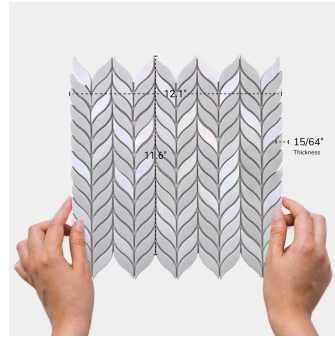

White Leaf Matte Recycled Glass Mosaic Tile

[View Product](#)

SKU	ATVRE4413A
Item size	11.6x12.1 inch
Tile Finish	Matte
Coverage	0.975
Sold By	sheet
Sq Ft Per Box	9.747
Tile Use	Outdoors, Indoor Walls, Light traffic floors, Shower Walls, Shower Floor, Steam Room, Swimming Pool, Heat areas up to 150F, Commercial walls
Recommended Grout 1	Laticrete Permacolor White

Material	Recycled Glass
Thickness	15/64 inch
Mounting type	Mesh Mounted
Priced By	sheet
Pieces Per Box	10
Weight	2.4
Recommended thinset	Laticrete Glass Tile Adhesive
Country of Origin	China