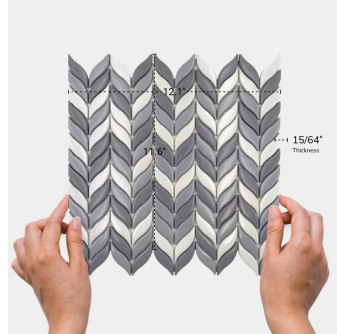

White and Gray Leaf Glossy Recycled Glass Mosaic Tile

[View Product](#)

SKU	ATVRE4415A	Material	Recycled Glass
Item size	11.6x12.1 inch	Thickness	15/64 inch
Tile Finish	Glossy	Mounting type	Mesh Mounted
Coverage	0.975	Priced By	sheet
Sold By	sheet	Pieces Per Box	10
Sq Ft Per Box	9.747	Weight	2.4
Tile Use	Outdoors, Indoor Walls, Light traffic floors, Shower Walls, Shower Floor, Steam Room, Swimming Pool, Heat areas up to 150F, Commercial walls	Recommended thinset	Laticrete Glass Tile Adhesive
Recommended Grout 1	Laticrete Permacolor White	Country of Origin	China