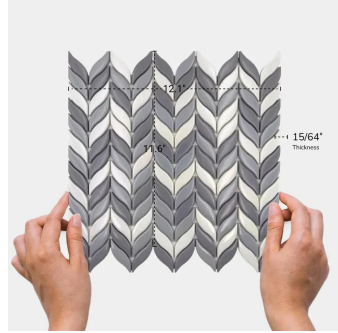

# White and Gray Leaf Glossy Recycled Glass Mosaic Tile

[View Product](#)

SKU	ATVRE4415A
Item size	11.6x12.1 inch
Tile Finish	Glossy
Coverage	0.975
Sold By	sheet
Sq Ft Per Box	9.747
Tile Use	Outdoors, Indoor Walls, Light traffic floors, Shower Walls, Shower Floor, Steam Room, Swimming Pool, Heat areas up to 150F, Commercial walls

Material	Recycled Glass
Thickness	15/64 inch
Mounting type	Mesh Mounted
Priced By	sheet
Pieces Per Box	10
Weight	2.4
Recommended thinset	Laticrete Glass Tile Adhesive

Country of Origin	China
-------------------	-------

Recommended Grout 1	Laticrete Permacolor White
---------------------	----------------------------